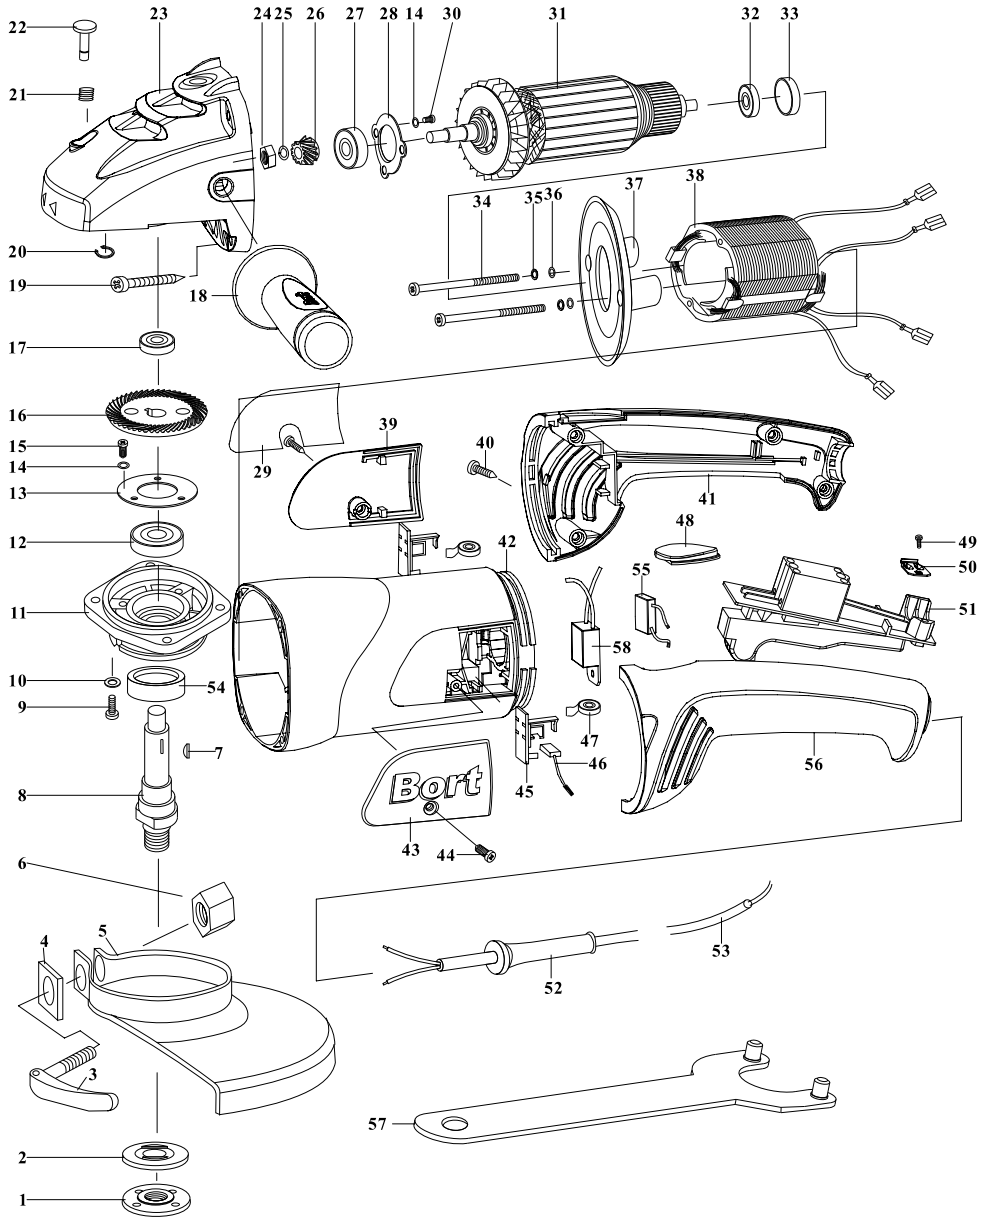

Exploded view

Spare Parts list

No.	Part Name	No.	Part Name
1	Upper Flange	30	Screw
2	Lower Flange	31	Armature
3	Screw	32	Ball bearing
4	Washer	33	Bearing seat
5	Protection cover	34	Screw
6	Nut	35	Spring washer
7	Wood ruff-key	36	Washer
8	Spindle	37	Fan guard
9	Screw	38	Stator
10	Spring washer	39	Right brush cap
11	Front cap	40	Screw
12	Ball bearing	41	Right handle
13	Bearing cap	42	Housing
14	Spring washer	43	Left brush cap
15	Screw	44	Screw
16	Gear	45	Brush holder
17	Bearing	46	Carbon brush
18	Front handle	47	Brush spring
19	Screw	48	Rubber block
20	Checking ring	49	Screw
21	Spring	50	Cord clamp
22	Stop pin	51	Switch
23	Gear box	52	Cord sleeve
24	Nut	53	Cord and plug
25	Spring washer	54	Oil envelop
26	Small gear	55	Capacitor
27	Ball bearing	56	Left handle
28	Bearing cap	57	Wrench
29	Data plate	58	Soft start
