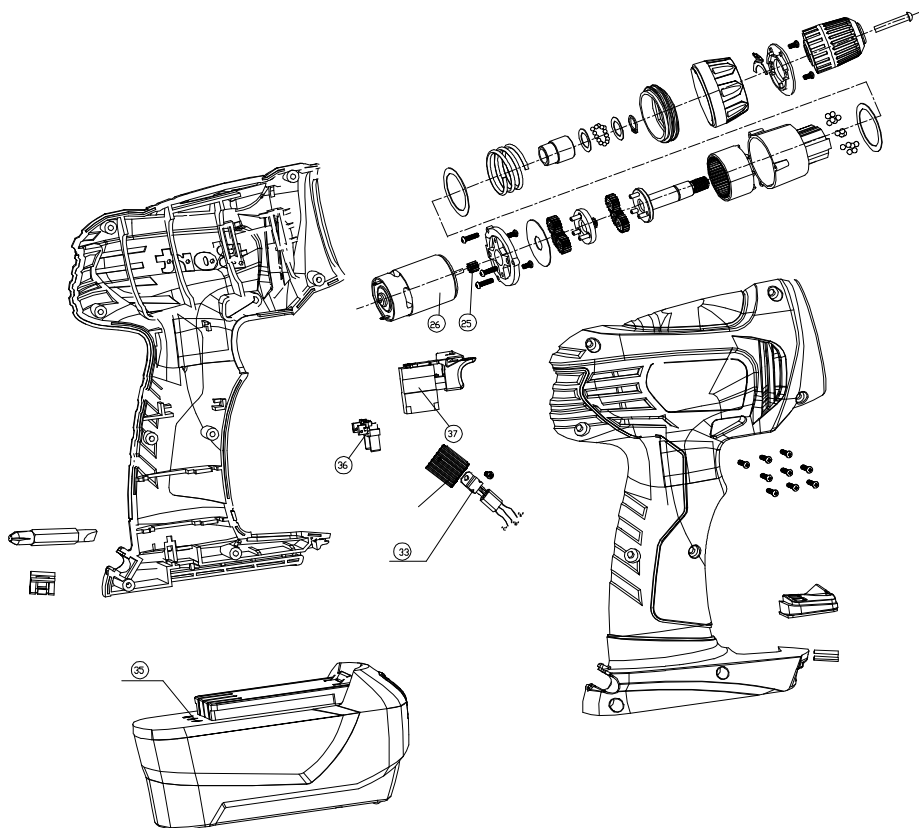

# Exploded view BAB-14U-DK

---

## Spare parts list BAB-14U-DK

No.	Part Name
25	Motor gear
26	Motor
33	MOS pipe
35	Battery pack
36	Power support
37	Switch
40	Gearbox assy
41	Charger assy