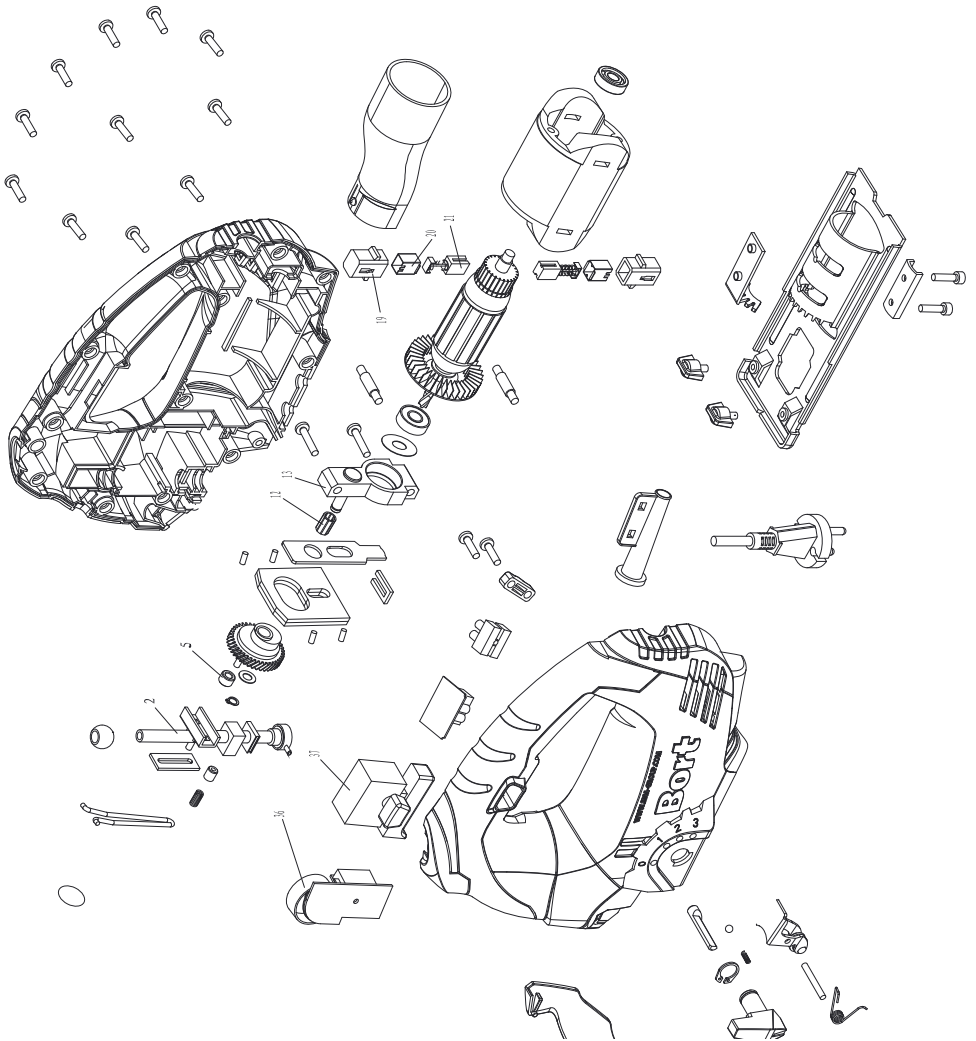

---

Exploded view

---

## Parts List

### No. Part Name

- 2 Reciprocating rod assembly
  - 5 Rolling sliding block
  - 7 Eccentric big gear
  - 12 Needle roller sleeve
  - 13 Central support
  - 19 Brush holder
  - 20 Brush copper sleeve
  - 21 Brush assembly
  - 36 Variable speed board
  - 37 Switch
-