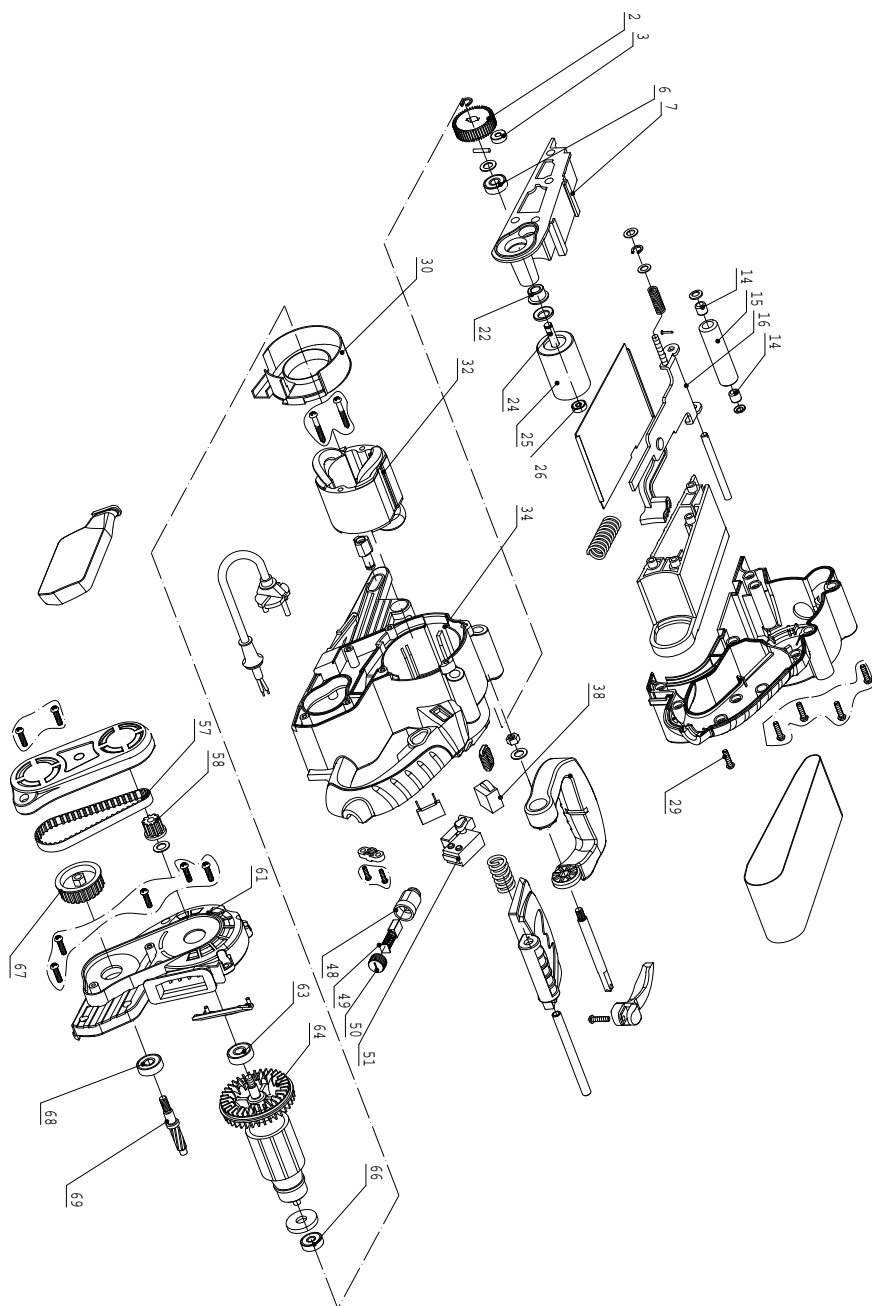

Exploded view BBS-801N

Spare parts list BBS-801N

No. Part Name

| | | | |
|----|---------------------------|----|------------------|
| 2 | Big gear | 38 | Speed regular |
| 3 | Ball bearing | 48 | Brush holder |
| 6 | Ball bearing 608RS | 49 | Brush |
| 7 | Aluminum base | 50 | Brush cover grip |
| 14 | Needle bearing | 51 | Switch |
| 15 | Front wheel | 57 | Timing Belt |
| 16 | Front-wheel frame | 58 | Small pulley |
| 22 | Copper sets | 61 | Middle cover |
| 24 | Real wheel shaft | 63 | Bearing 608 RS |
| 26 | Bearing 606 | 64 | Rotor |
| 25 | Real wheel | 66 | Bearing 626 RS |
| 30 | Introduction sets of wind | 67 | Large Pulley |
| 32 | Stator | 68 | Bearing 608 RS |
| 34 | Left housing | 69 | Gear shaft |
