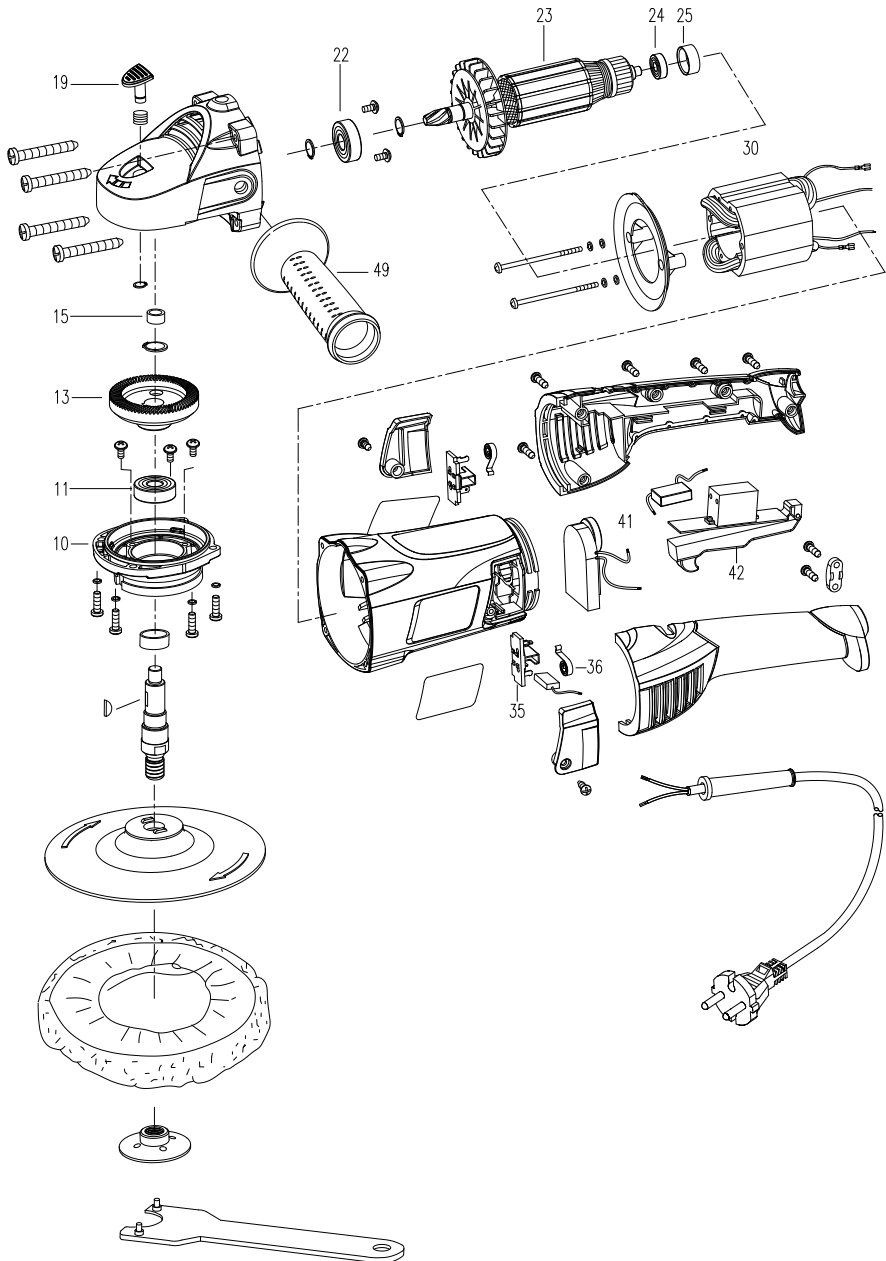

Exploded view BCP-1400N

Spare parts list BCP-1400N

| No. | Part Name |
|-----|-----------------------|
| 5 | Spindle |
| 10 | Front cap |
| 11 | Bearing |
| 13 | Gear |
| 15 | Sleeve Bearing |
| 19 | Stop pin |
| 22 | Bearing |
| 23 | Armature |
| 24 | Bearing |
| 25 | Bearing set |
| 30 | Stator |
| 35 | Brush holder |
| 36 | Brush spring |
| 37 | Brush |
| 41 | Variable speed switch |
| 42 | Switch |
