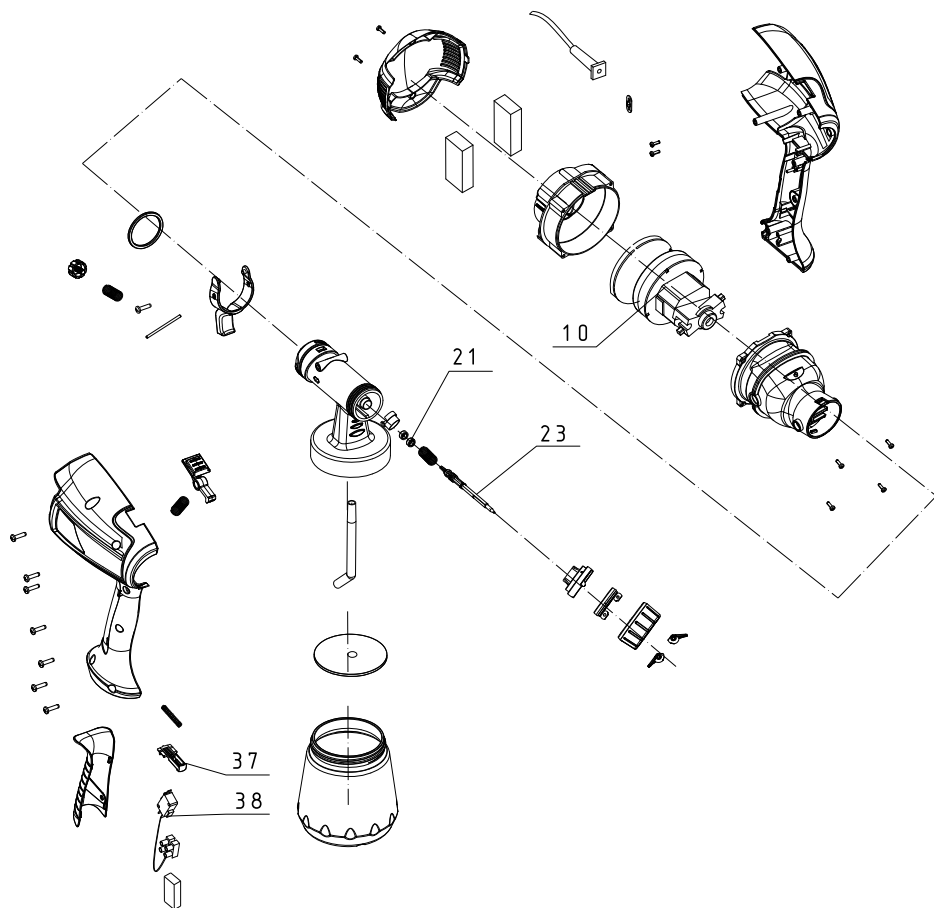

# Exploded view BFP-280

---

## Spare parts list BFP-280

**No. Part Name**

- ⑩ Motor
- ⑳ Sealing ring
- ㉓ Needle valve
- ㉗ Switch button
- ㉘ Switch