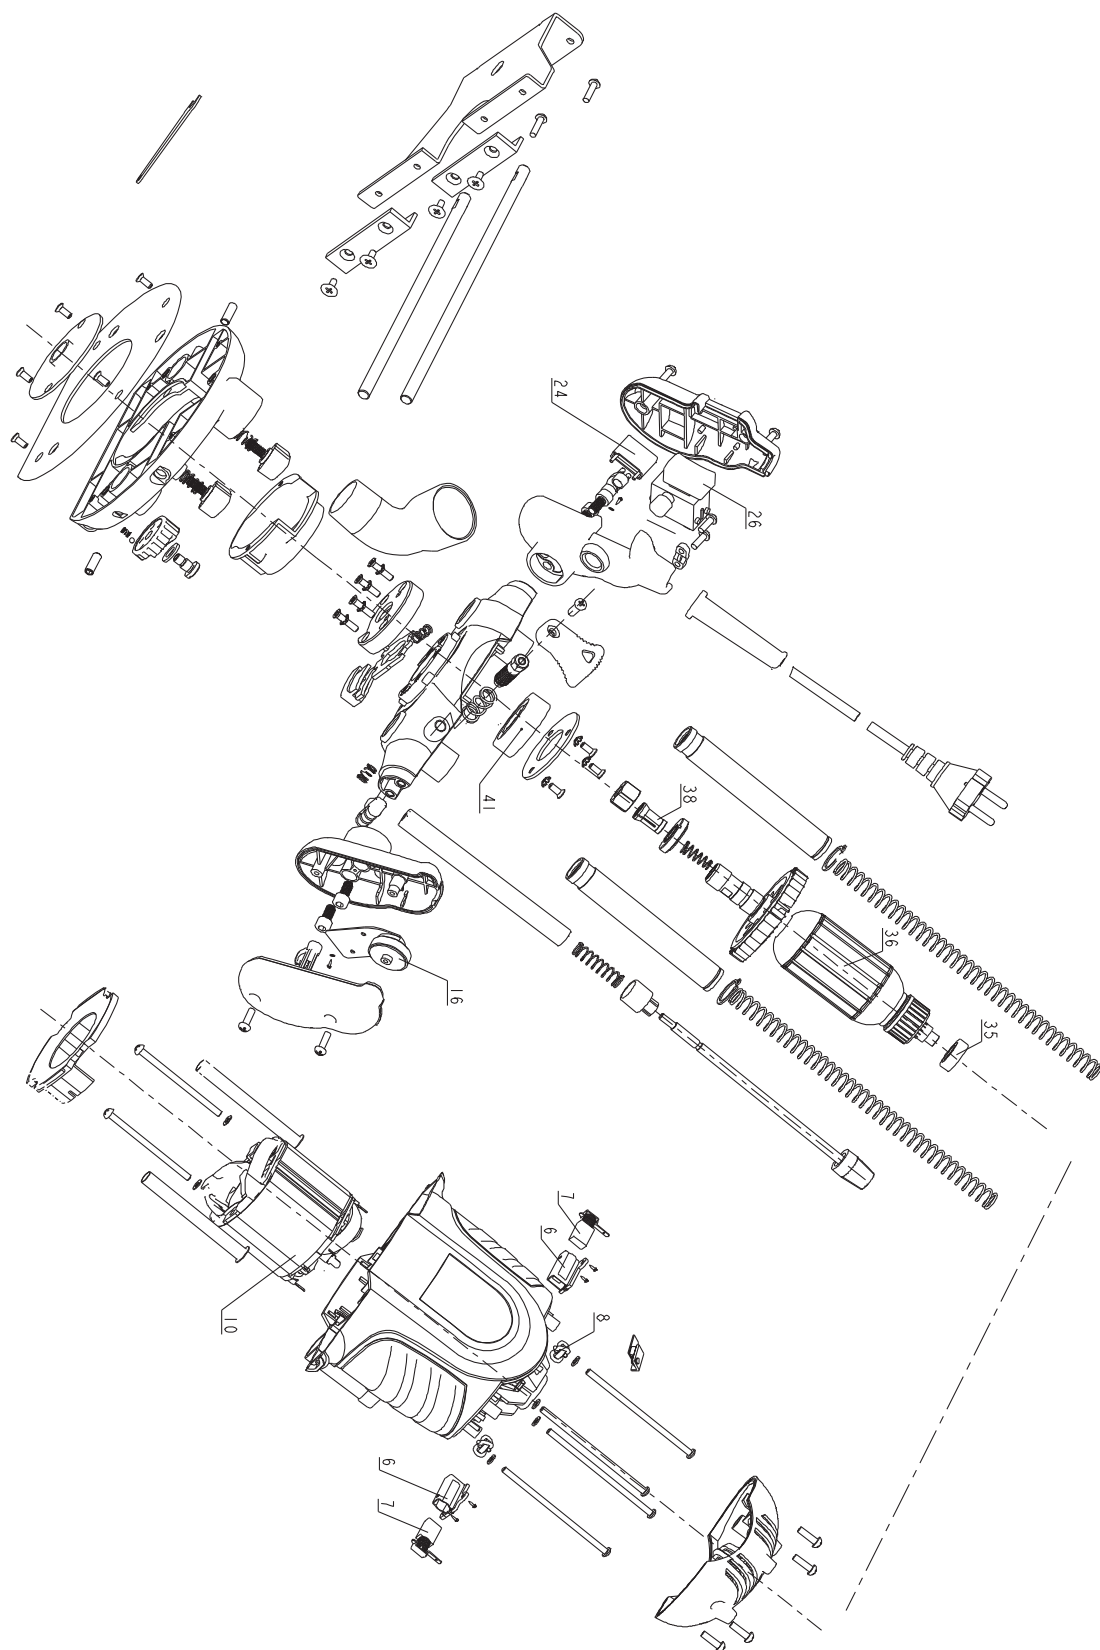

Exploded view BOF-1600N

Spare parts list BOF-1600N

No.	Part Name
6	Brush holder
7	Set of brushes
8	Inductance
10	Stator
16	Adjust speed
24	Capacitor
26	Switch
35	Bearing rotor 608-2Z
36	Rotor
38	Collet
41	Bearing rotor 6004-RS