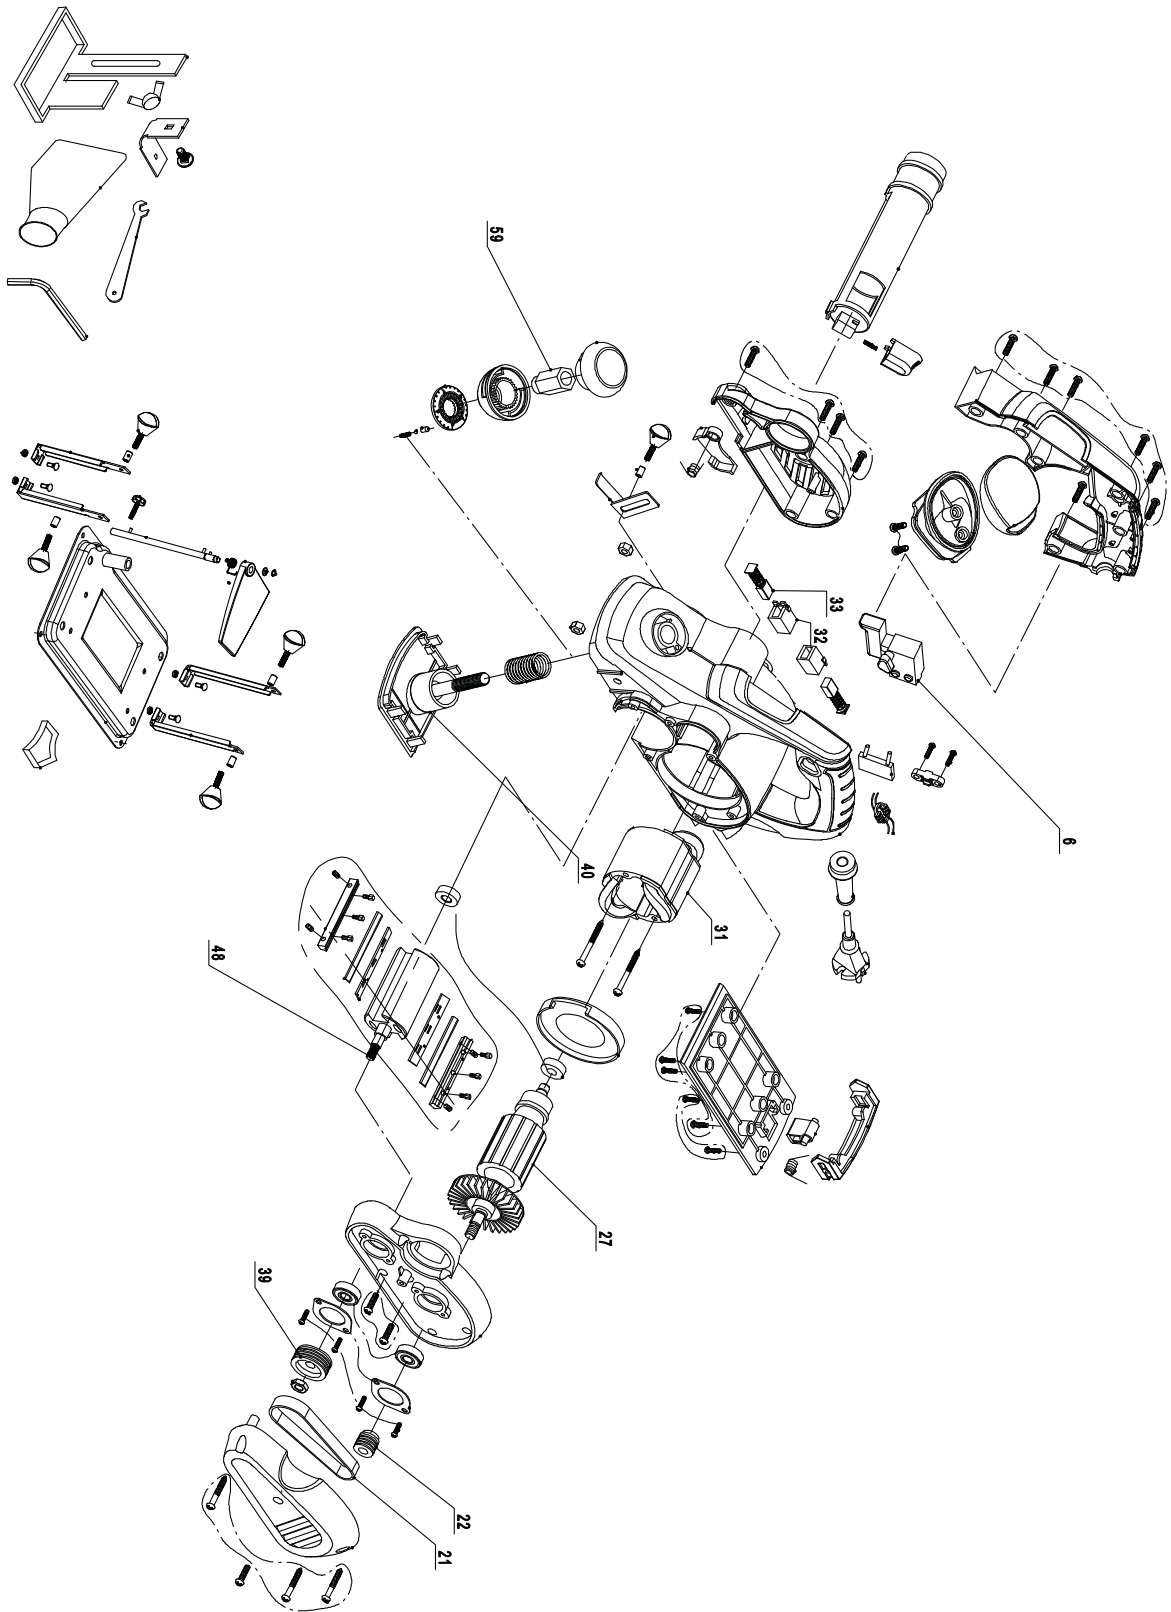

# Exploded view BFB-850-T

---

## Spare parts list BFB-850-T

### No. Part Name

- ⑥ Switch
- ②① Belt driving
- ②② Pulley leading
- ②⑦ Rotor
- ③① Stator
- ③② Brush holder
- ③③ Set of brushes
- ③⑨ Pulley driven
- ④① Base mobile
- ④⑧ Blade body blades
- ⑤⑨ Clutch shaft cutting depth adjustment