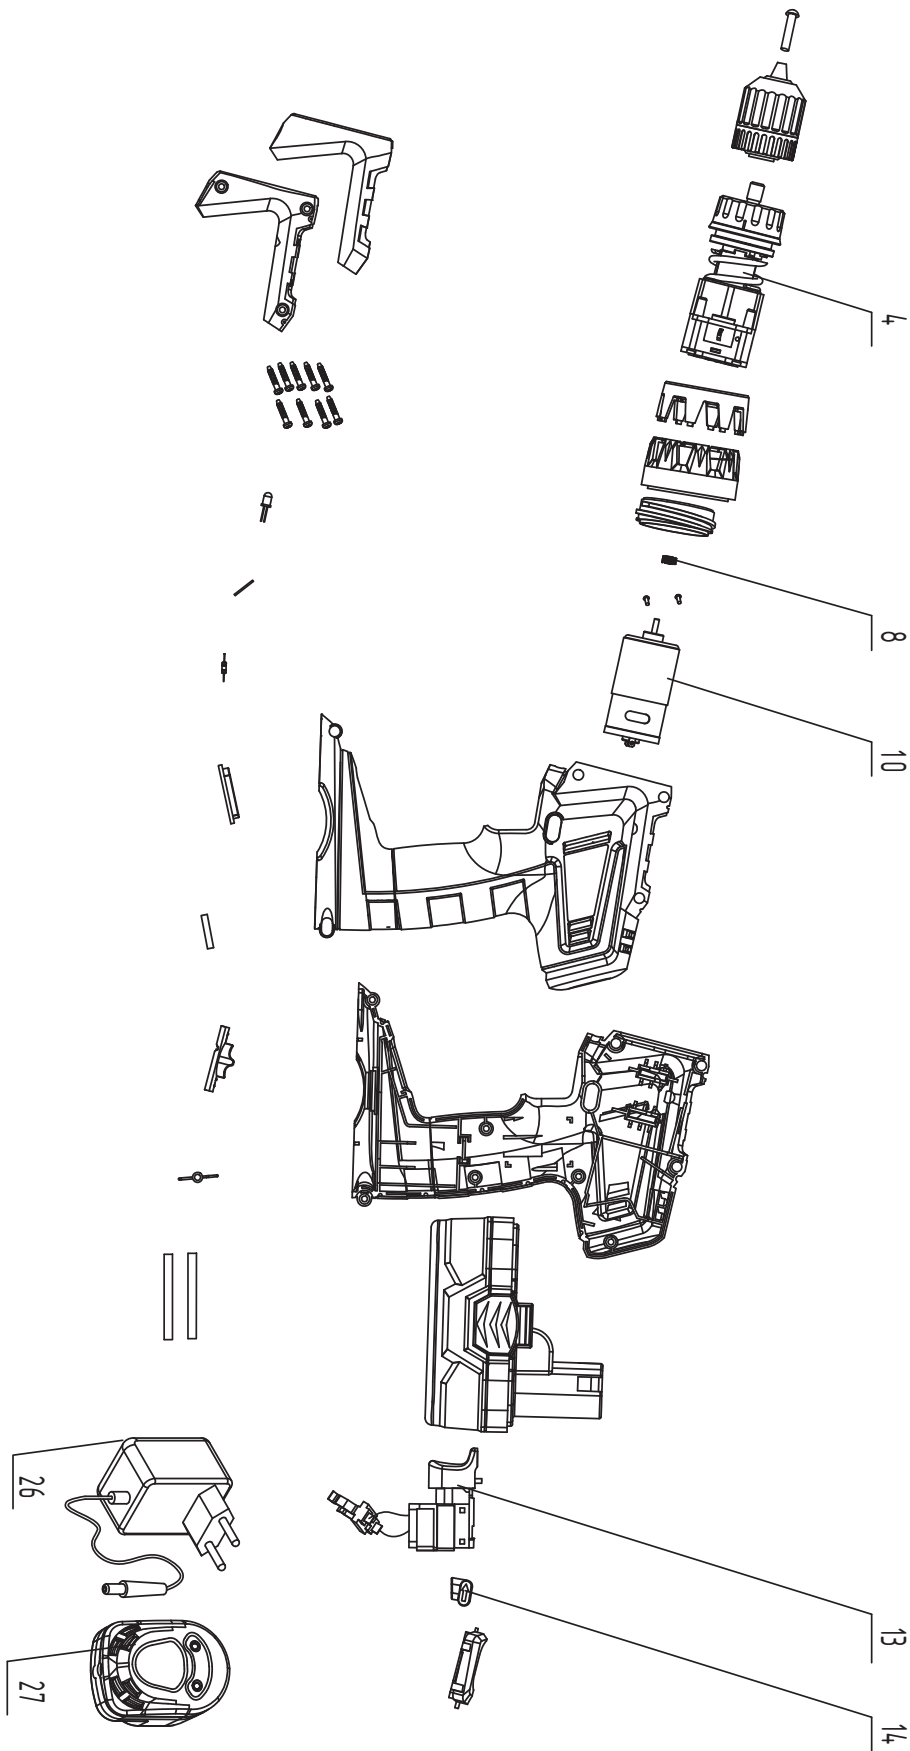

Exploded view BAB-18lx2-DK

Spare parts list BAB-18lx2-DK

No.	Part Name
4	Gear box assy
8	Gear motor
10	Electric motor
13	Switch
14	Reversing switch reverse
28	Charger (pos. 26, 27)