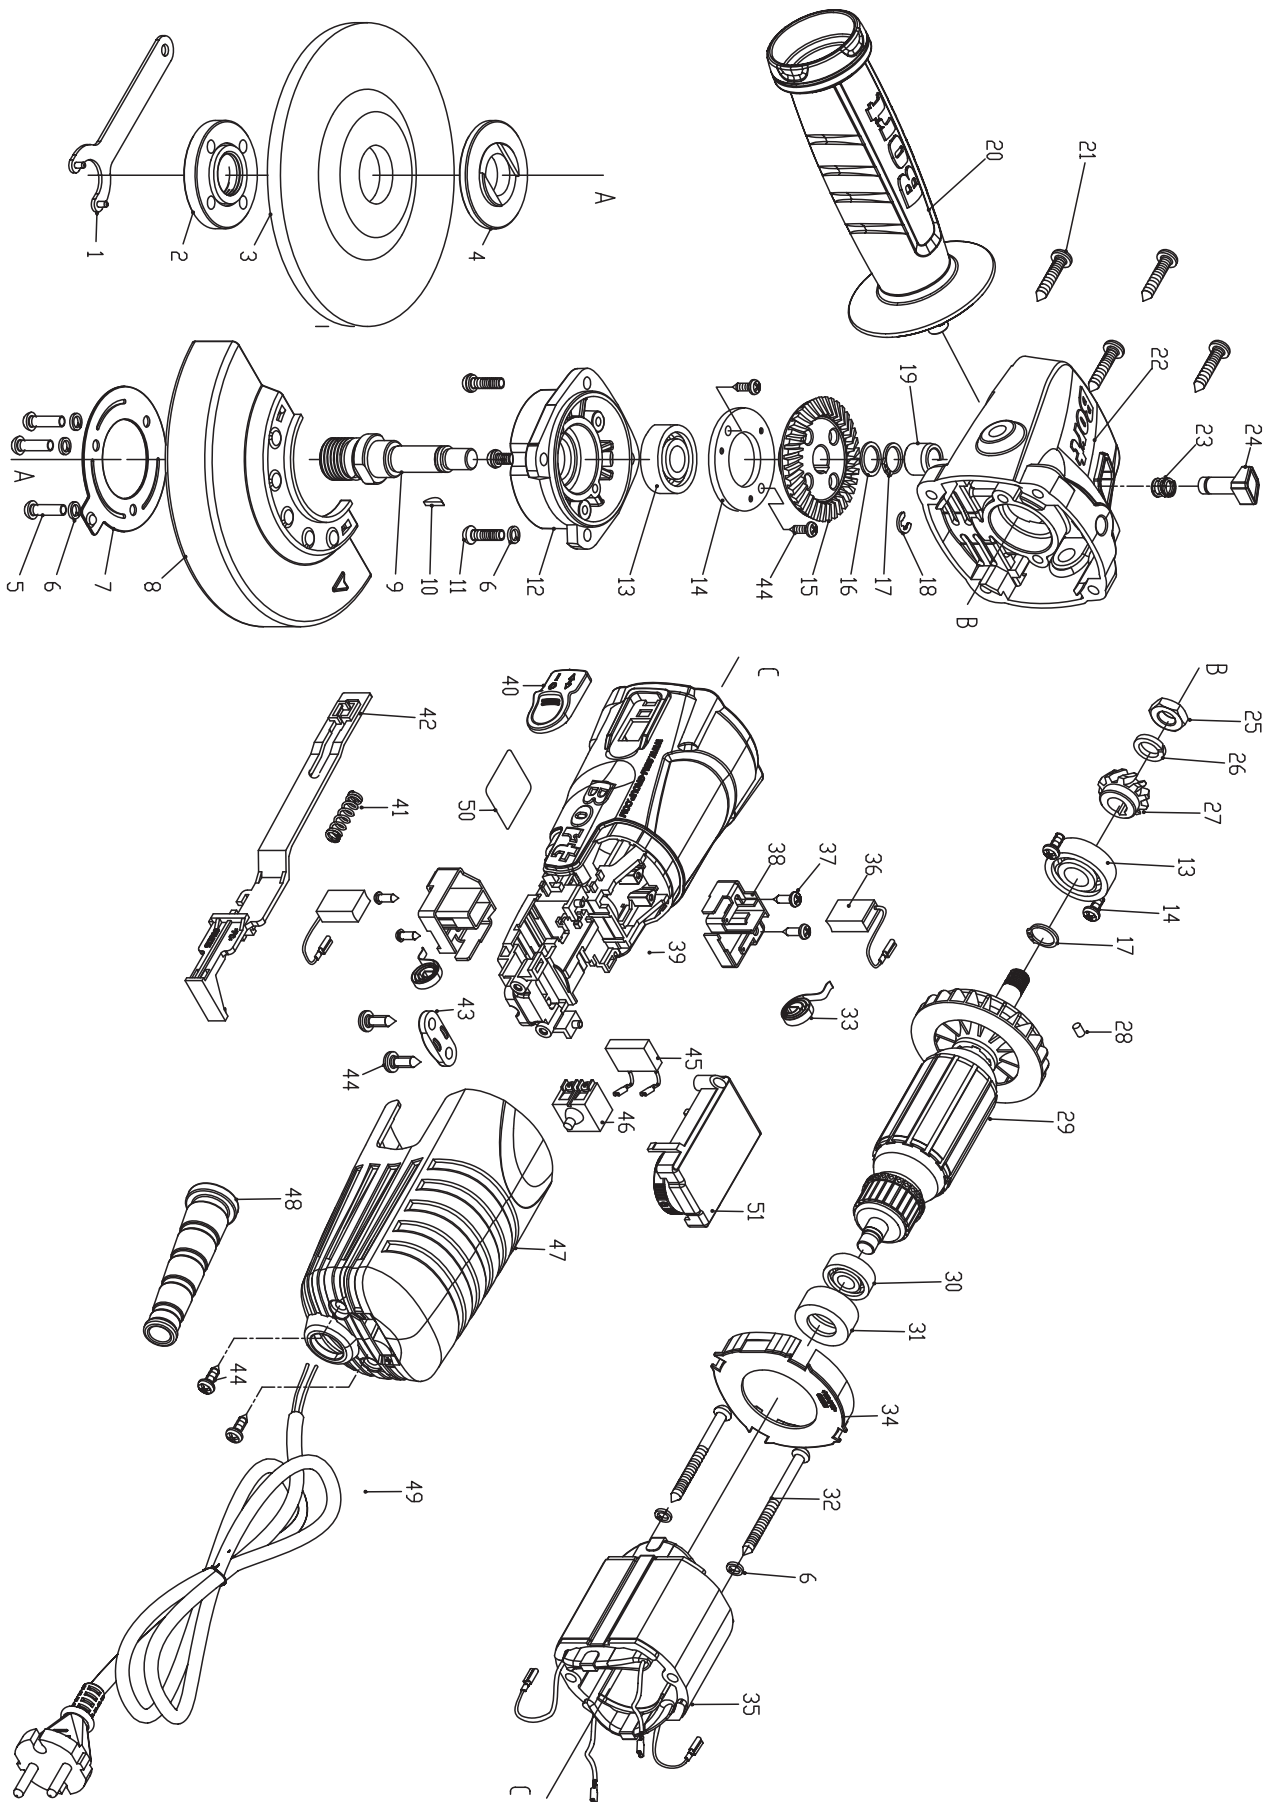

Exploded view

Spare parts list

No.	Part Name
9	Spindle
10	Key spindle
12	Cover gear unit housing
15	Gear
17	Locking ring
19	Bearing slip
22	Housing gearbox
27	Gear
28	Key
29	Rotor
35	Stator
36	Set of brushes
38	Brush holder
40	Button switch
42	Rod switch
46	Switch
52	Clamp assy (pos. 18,23,24)