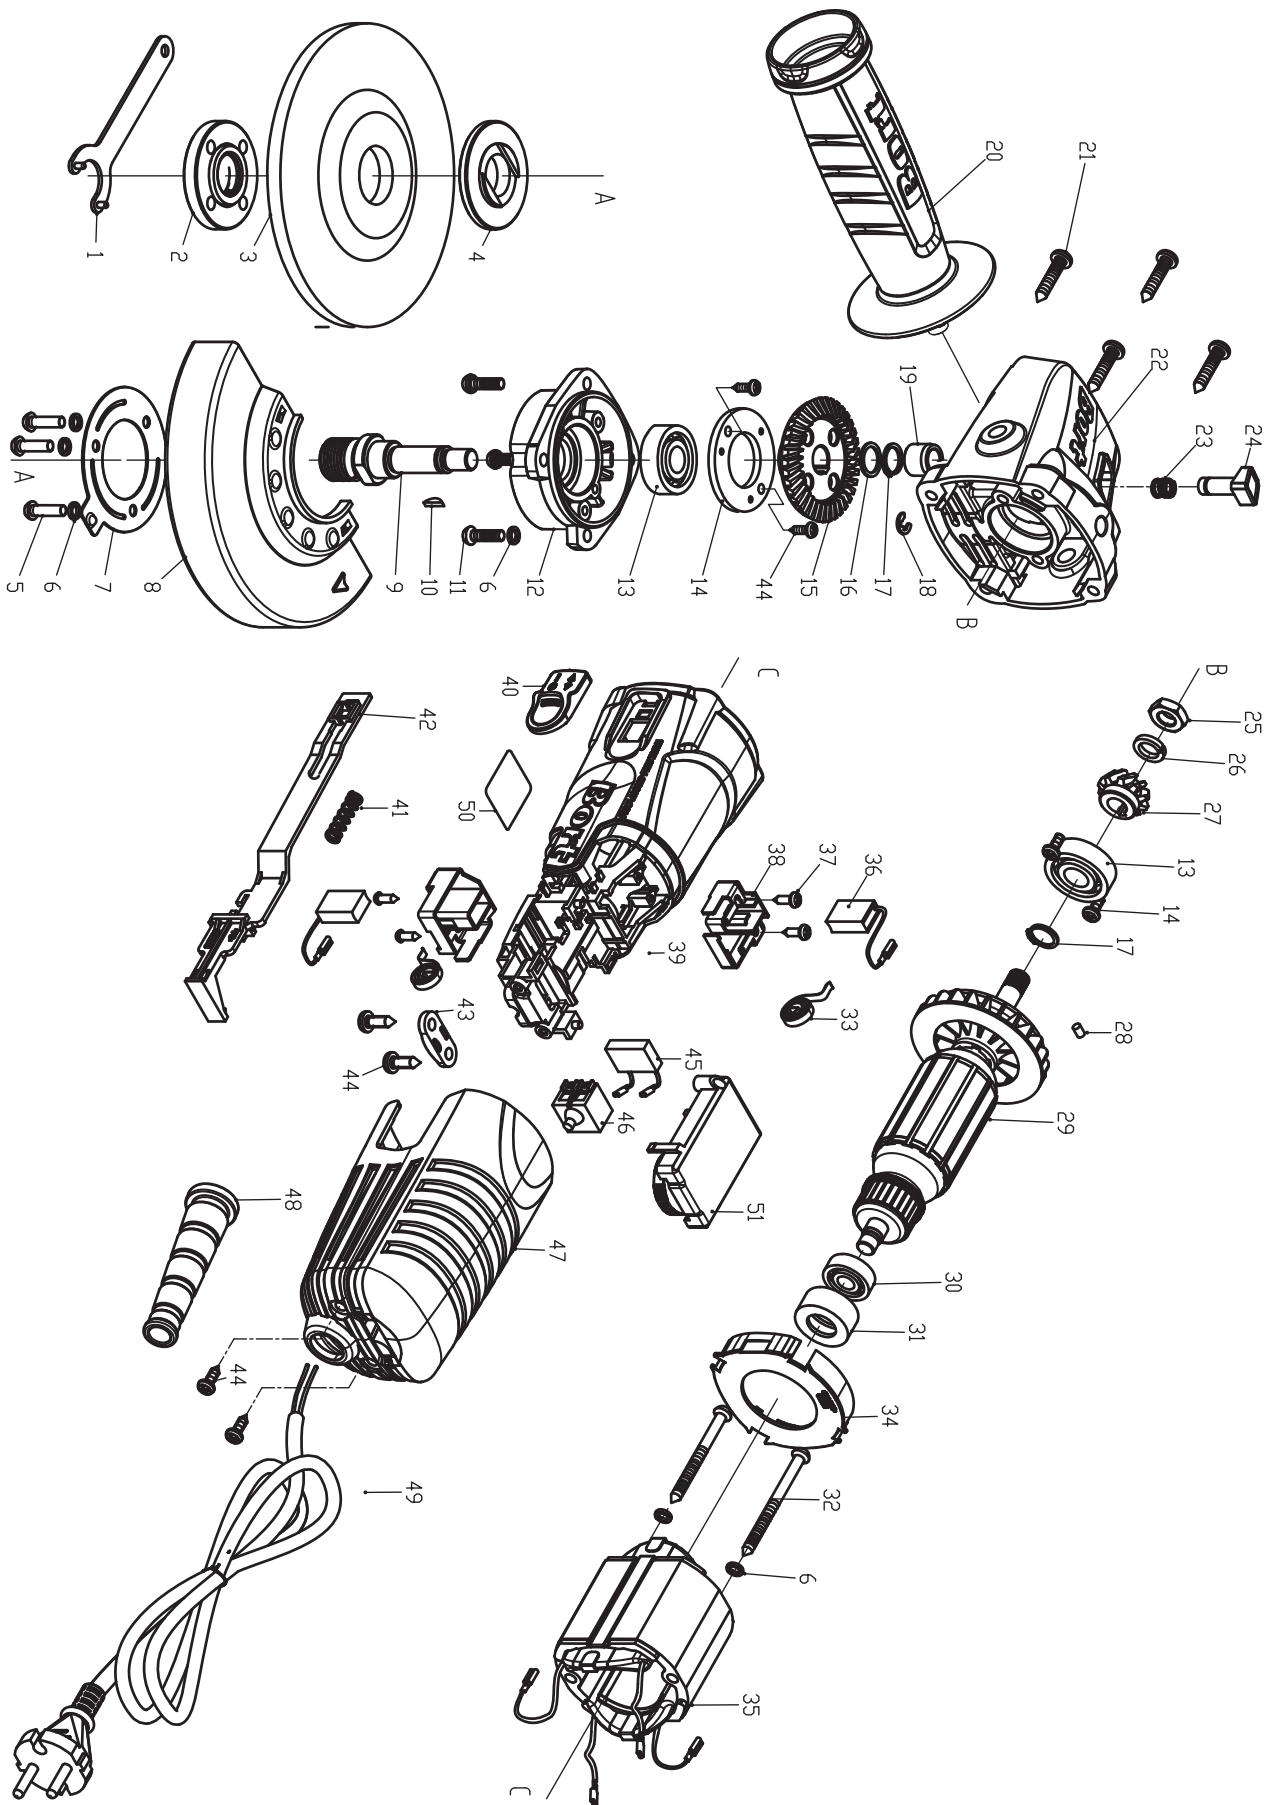

Exploded view

Spare parts list

No.	Part Name
9	Spindle
10	Key spindle
12	Cover gear unit housing
15	Gear
17	Locking ring
19	Bearing slip
22	Housing gearbox
27	Gear
28	Key
29	Rotor
35	Stator
36	Set of brushes
38	Brush holder
40	Button switch
42	Rod switch
46	Switch
51	Adjust speed
52	Clamp assy (pos. 18,23,24)