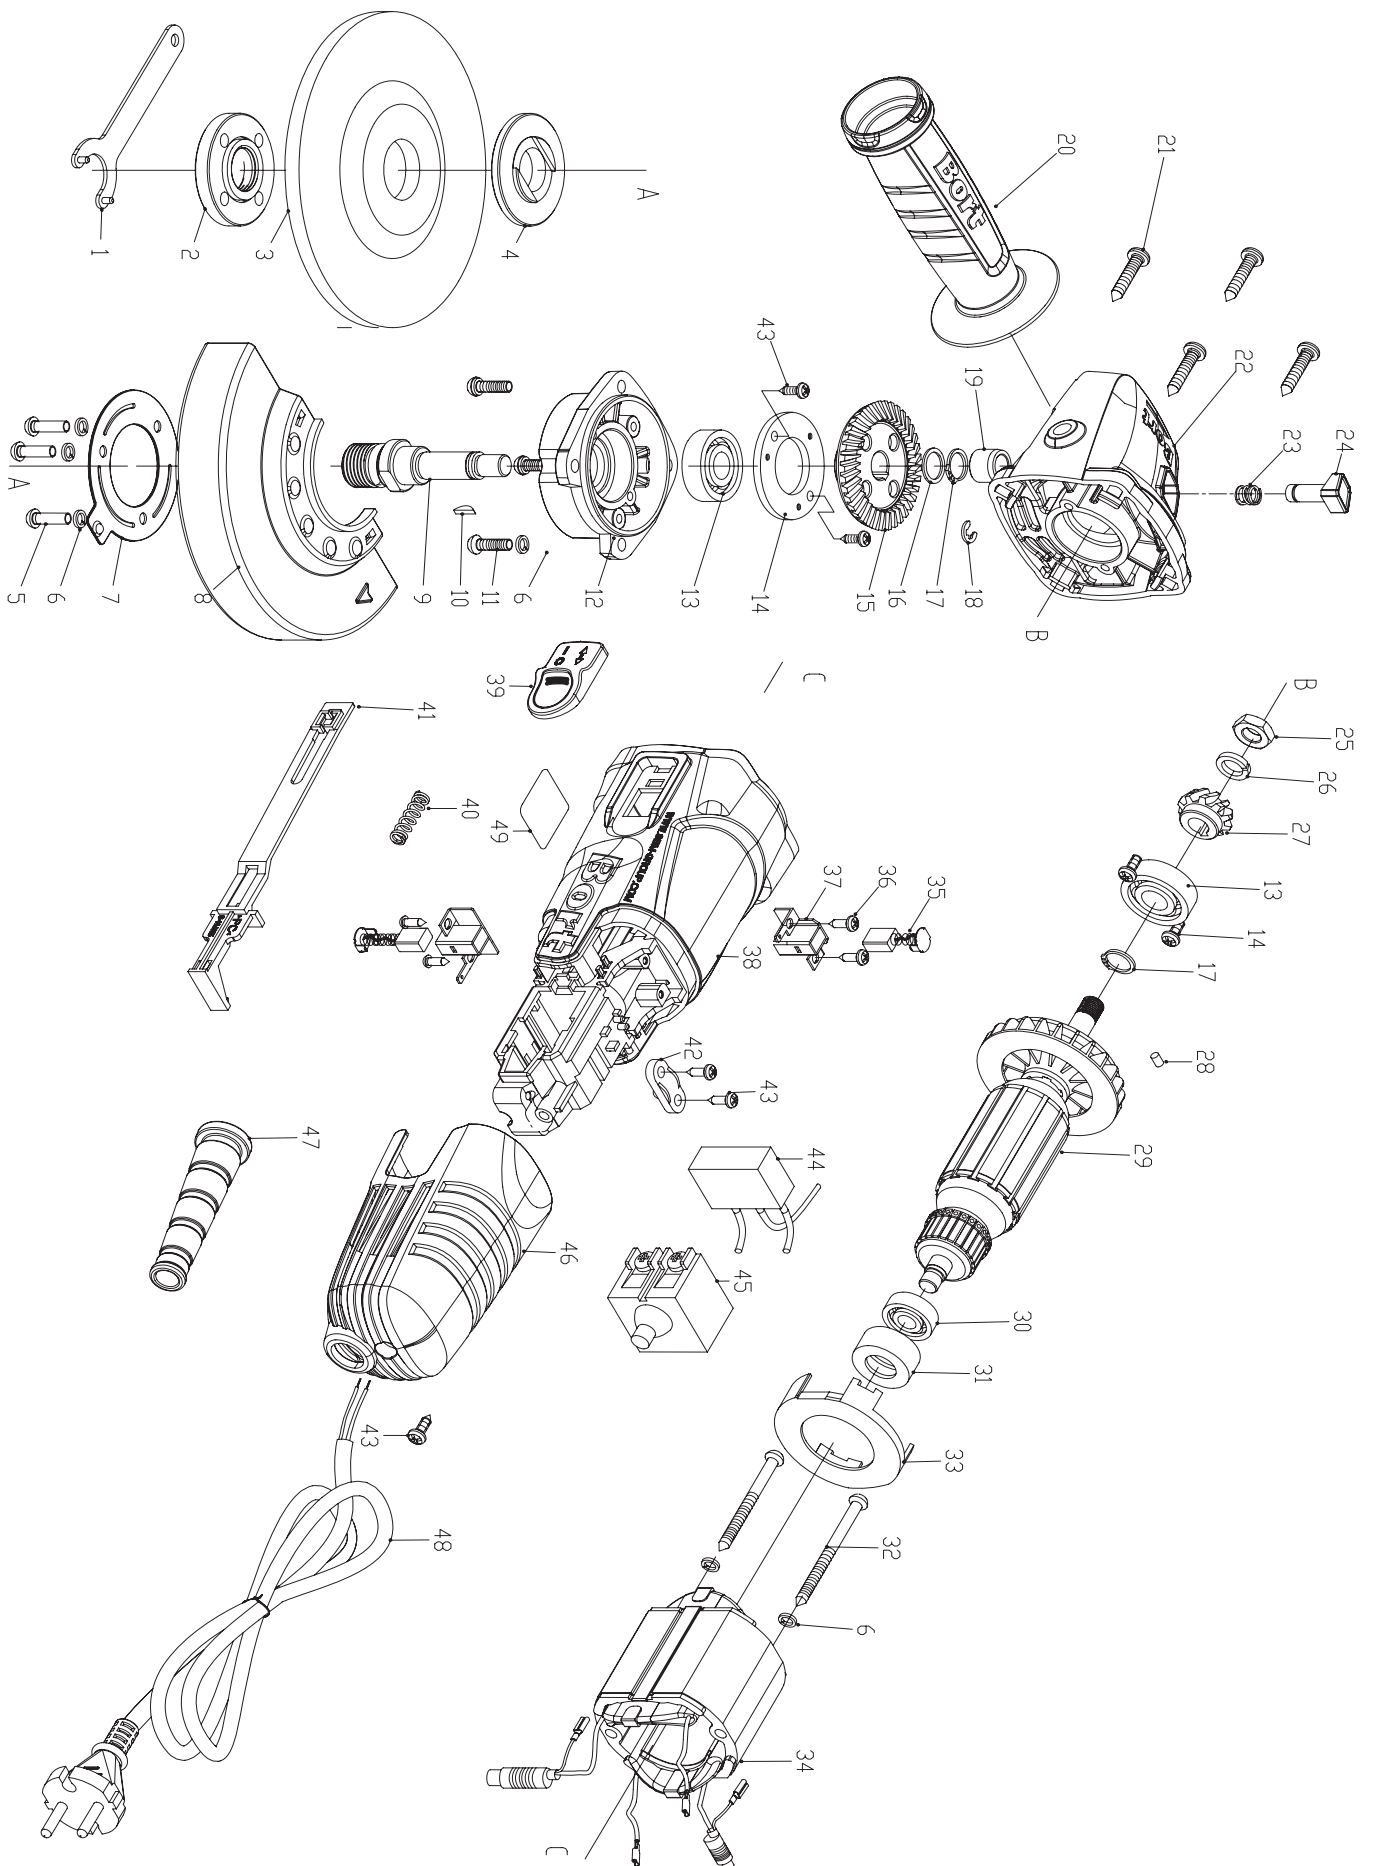

# Exploded view

---

## Spare parts list

No.	Part Name
9	Spindle
10	Key spindle
12	Cover gear unit housing
15	Gear
17	Locking ring
19	Bearing slip
22	Housing gearbox
27	Gear
28	Key
29	Rotor
34	Stator
35	Set of brushes
37	Brush holder
39	Button switch
41	Rod switch
45	Switch
50	Clamp assy (pos. 18,23,24)