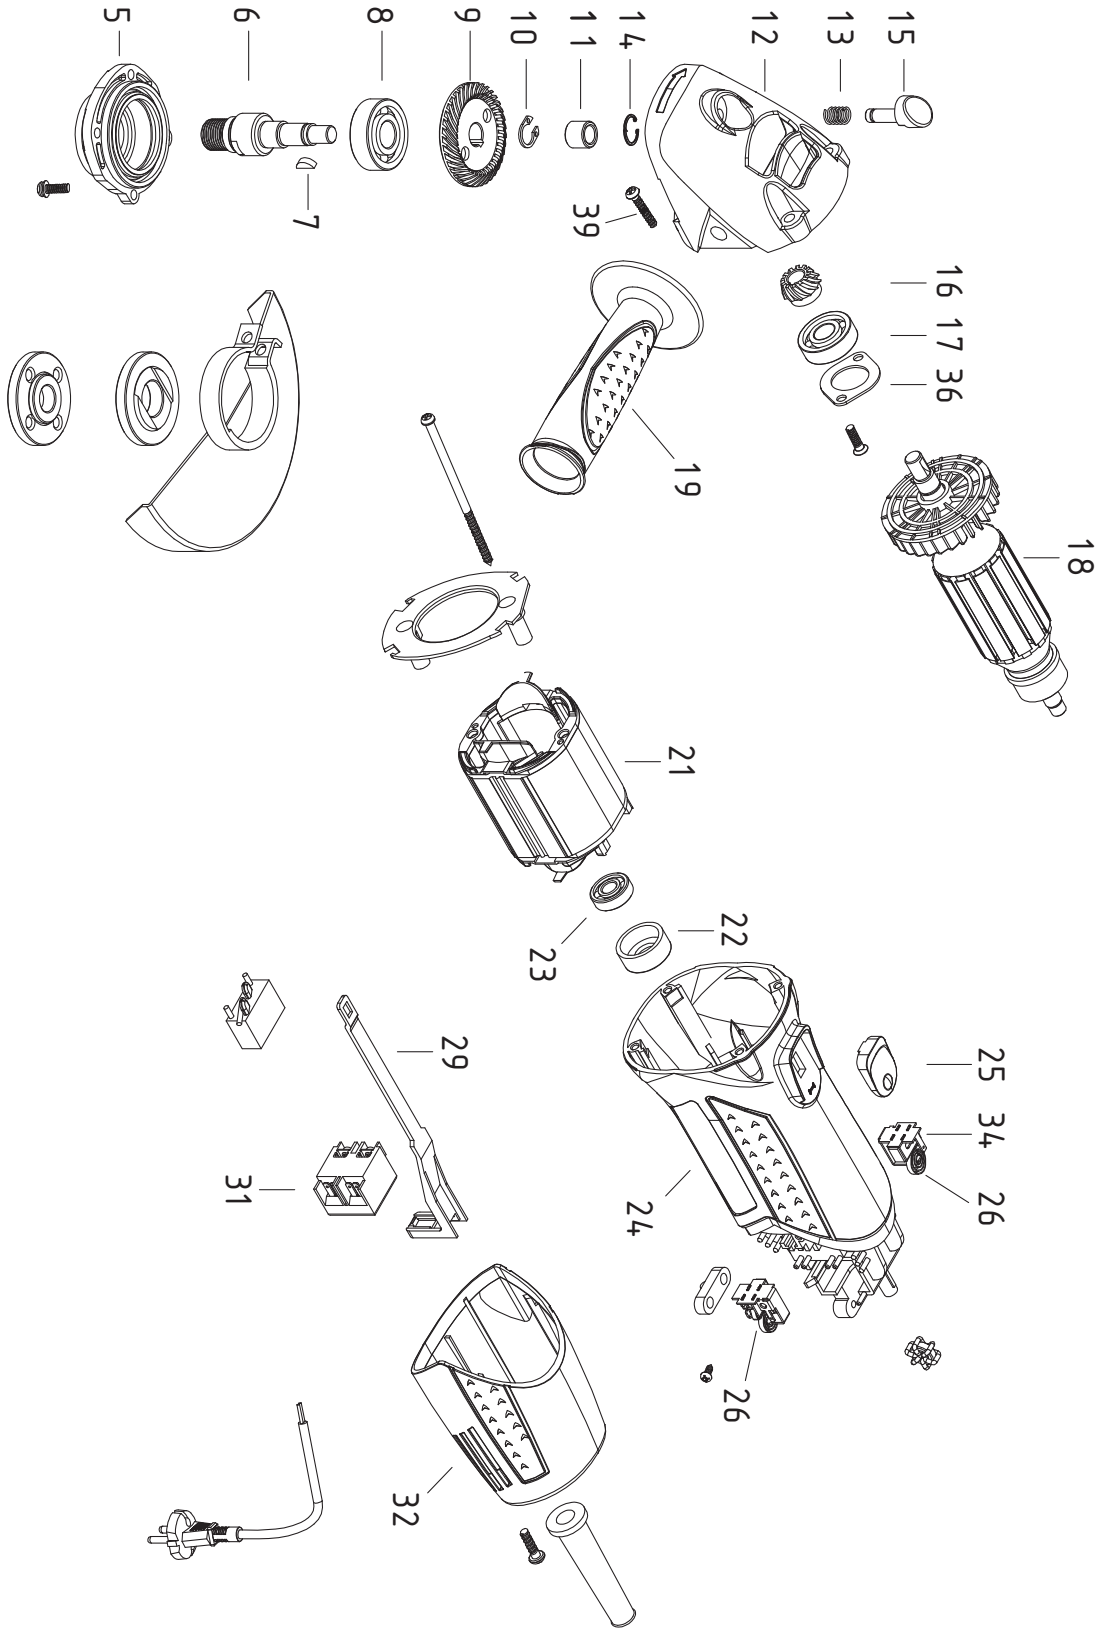

Exploded view BWS-500-P

Spare parts list BWS-500-P

No.	Part Name	No.	Part Name
5	Forcecover	18	Armature
6	Spindle	19	Side handle
7	Semicircle Key	21	Stator
8	Bearing	22	Bearing Holder
9	Big Gear	23	Bearing
10	Circlip	24	Housing
11	Needle bearing	25	Switch button
12	Gear box	26	Set of brushes
13	Lock Spring	29	Switch draw bar
14	Checking ring	31	Switch
15	Self-locking pin	32	Rear cover
16	Small gear	34	Carbon brush holder
17	Bearing	36	Bearing cover