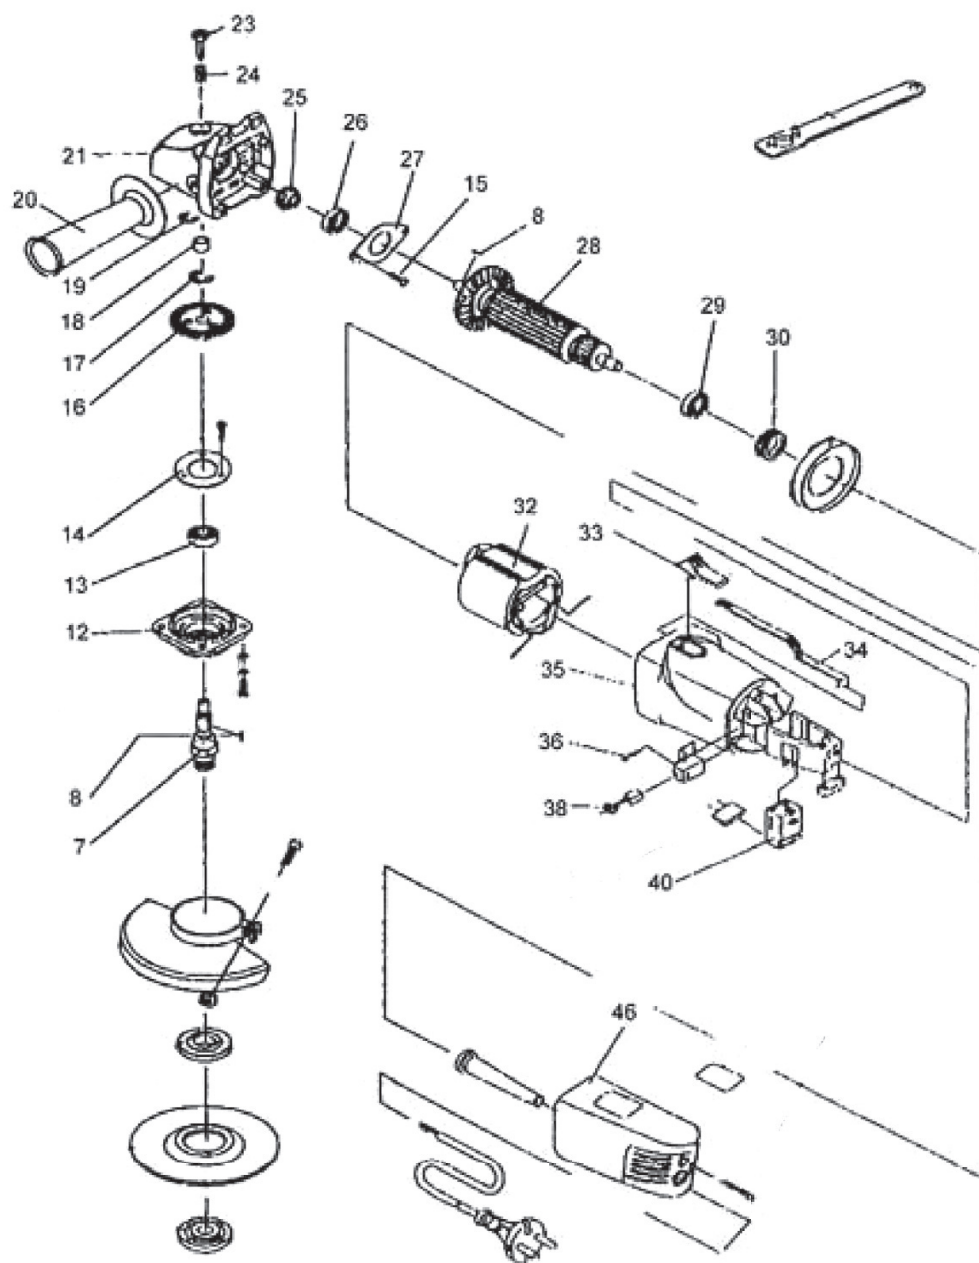

Exploded view DAG-600-B

Spare parts list DAG-600-B

No.	Part Name
7	Spindle
8	Wood-ruff key
12	Forcecover
13	Bearing
14	Bearing cover
16	Big Gear
17	Checking ring
18	Ogalley Bearing
19	Checking ring
20	Side handle
21	Gear box
23	Stop pin
24	Spring
25	Small Gear
26	Bearing
27	Bearing cover
28	Rotor
29	Bearing
30	Bearing bushing
32	Stator
33	Slide Switch Knob
34	Switch draw bar
35	Housing
36	Brush holder
38	Set of brushes
40	Switch
46	Back cover