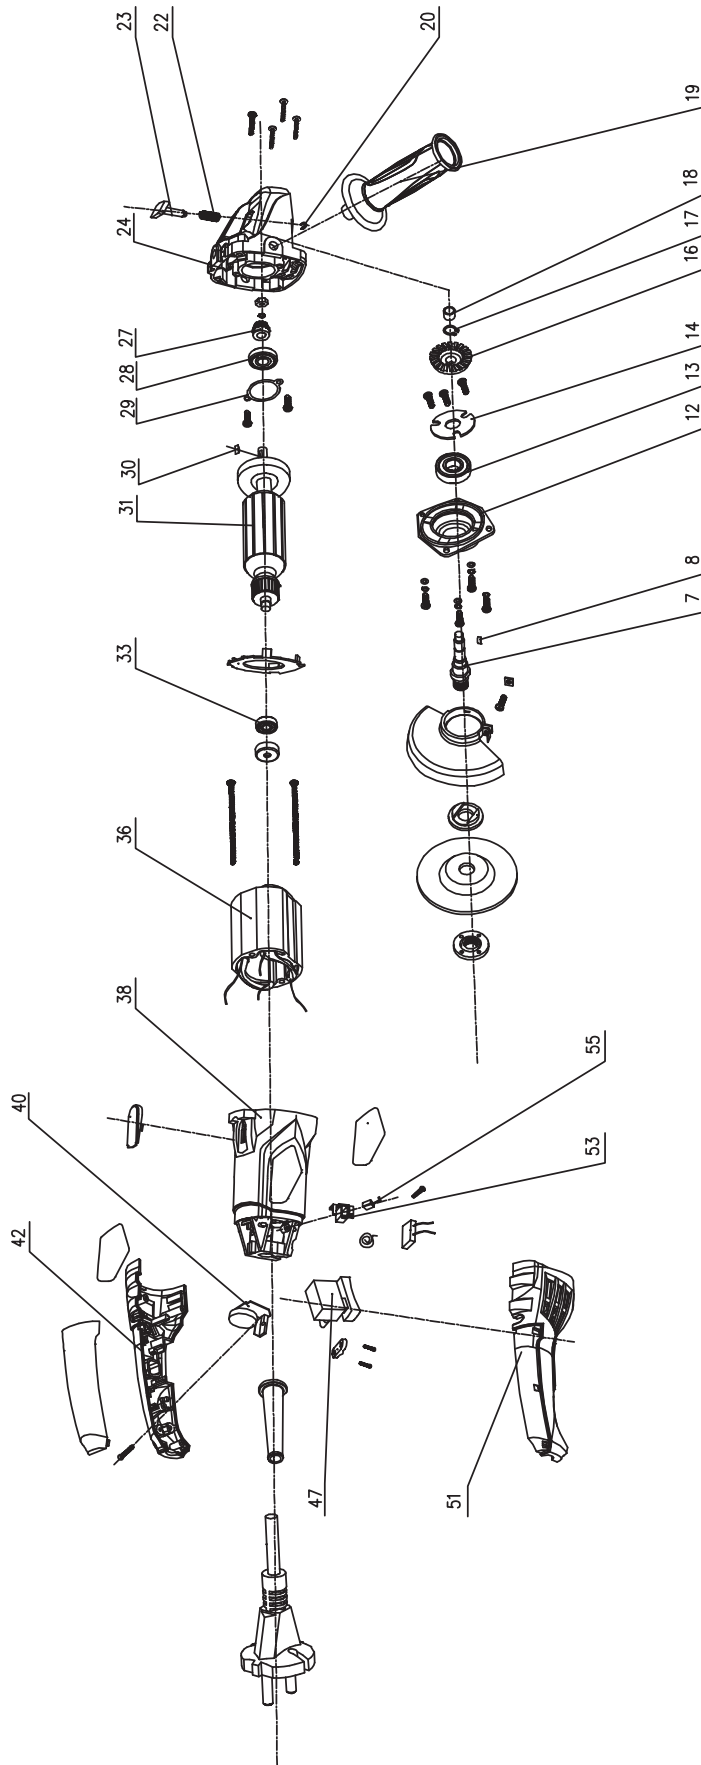

# Exploded view DAG-1200N-R

---

## Spare parts list DAG-1200N-R

No.	Part Name	No.	Part Name
7	Output shaft	28	Ball bearing 6000
8	Semicircular key	29	Bearing cover
12	Forcecover	30	Semicirclekey
13	Bearing 6201	31	Armature
14	Bearing cover	33	Ball bearing 607
16	Big gear	36	Stator
17	Circlip	38	Housing
18	Ogalley Bearing	40	Speed controller
19	Side handle	42	Left handle
20	Checking Ring	47	Switch
22	Spring	51	Right handle
23	Stop pin	53	Brush holder
24	Gear box	55	Set of brushes
27	Small gear		