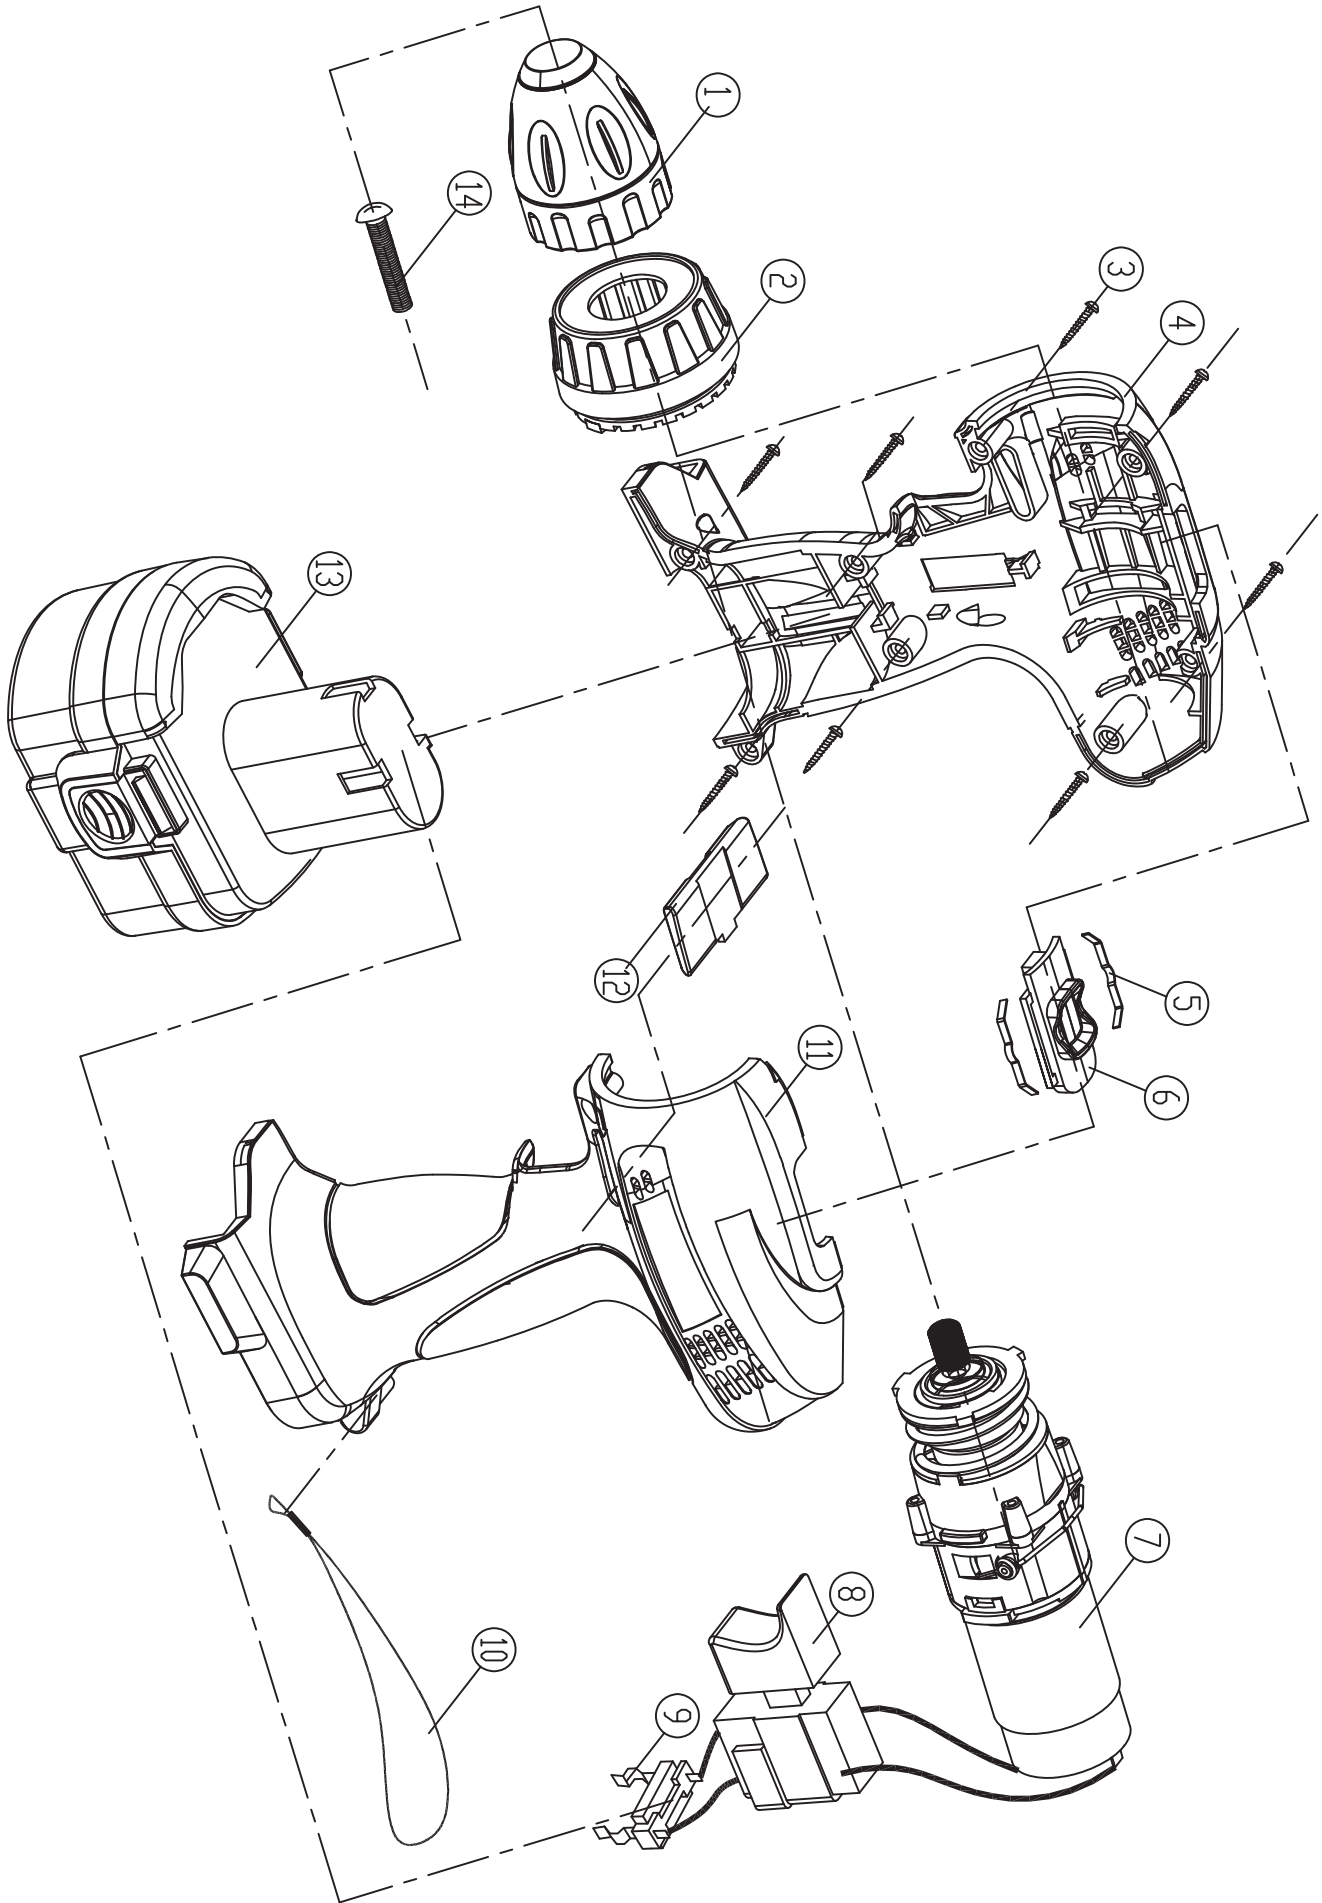

EXPLODED VIEW

PARTS LIST

№	Part name
1	CHUCK
2	CLUTCH HOUSING
3	SCREW
4	RIGHT HOUSING
5	SPRING
6	SPEED SHIFTER
7	GEARBOX SET
8	SWITCH FOR DCD-12N-1
9	BATTERY CLIP
10	RIBBON
11	LEFT HOUSING
12	L/R SLIDER
13	BATTERY PACK
14	SCREW