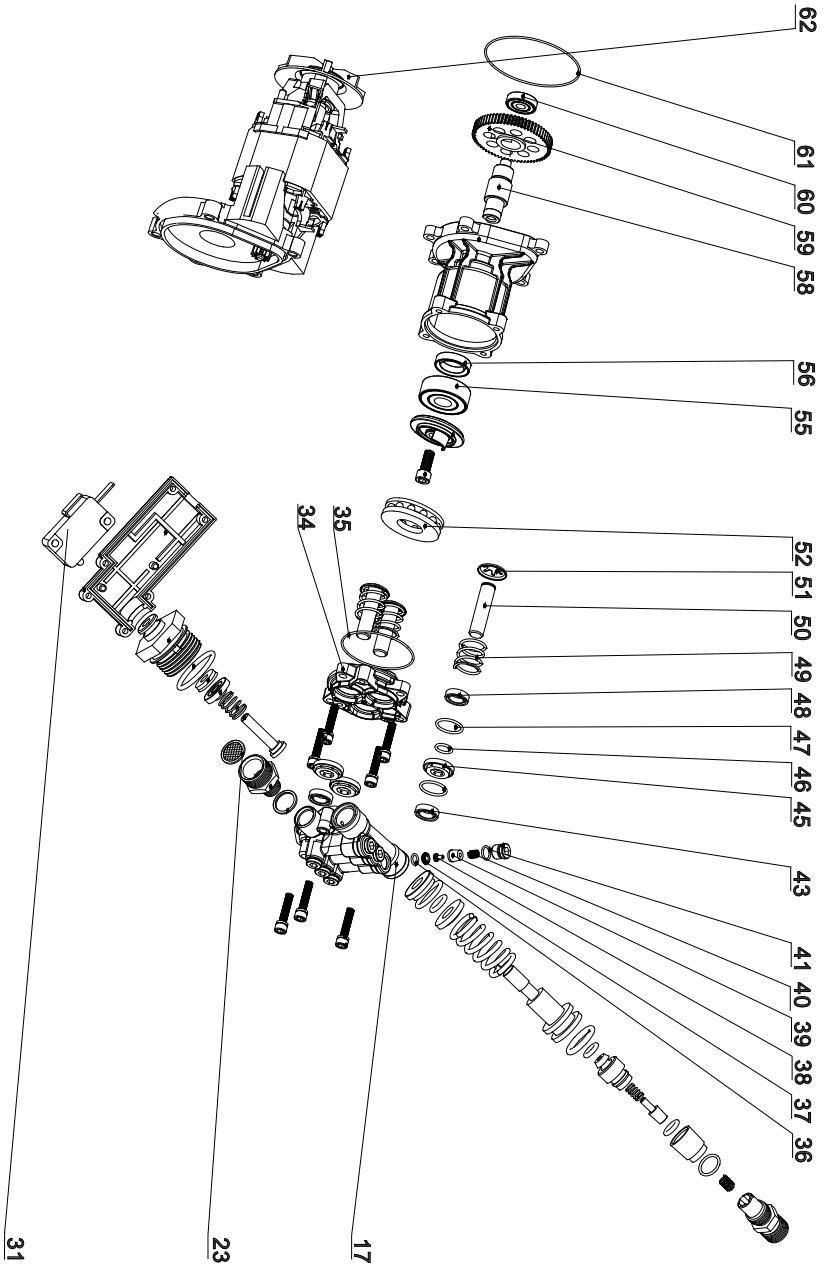

Exploded view DPW-1850

Spare parts list DPW-1850

No.	Part Name	No.	Part Name
17	Pump head	47	In the Interval sets
23	Strainer	48	Skeleton seal
31	Micro switch	49	Plunger spring
34	Pump	50	Plunger
35	O-ring 58x2,65	51	Plunger circlip
36	O-ring 10x1,5	52	Thrust ball bearings 51107B
37	Inlet and outlet valve seat	55	Bearings 6302
38	Inlet and outlet valve core	56	Seal
39	Inlet and outlet valve	58	Gear shaft
40	Inlet and outlet valve spring	59	Gear
41	O-ring 12x1,9	60	Bearings 629
43	Y-ring 20x12x5	61	O-ring 88x1,9
45	Middle sets	62	Motor
46	O-ring 16x1,9		