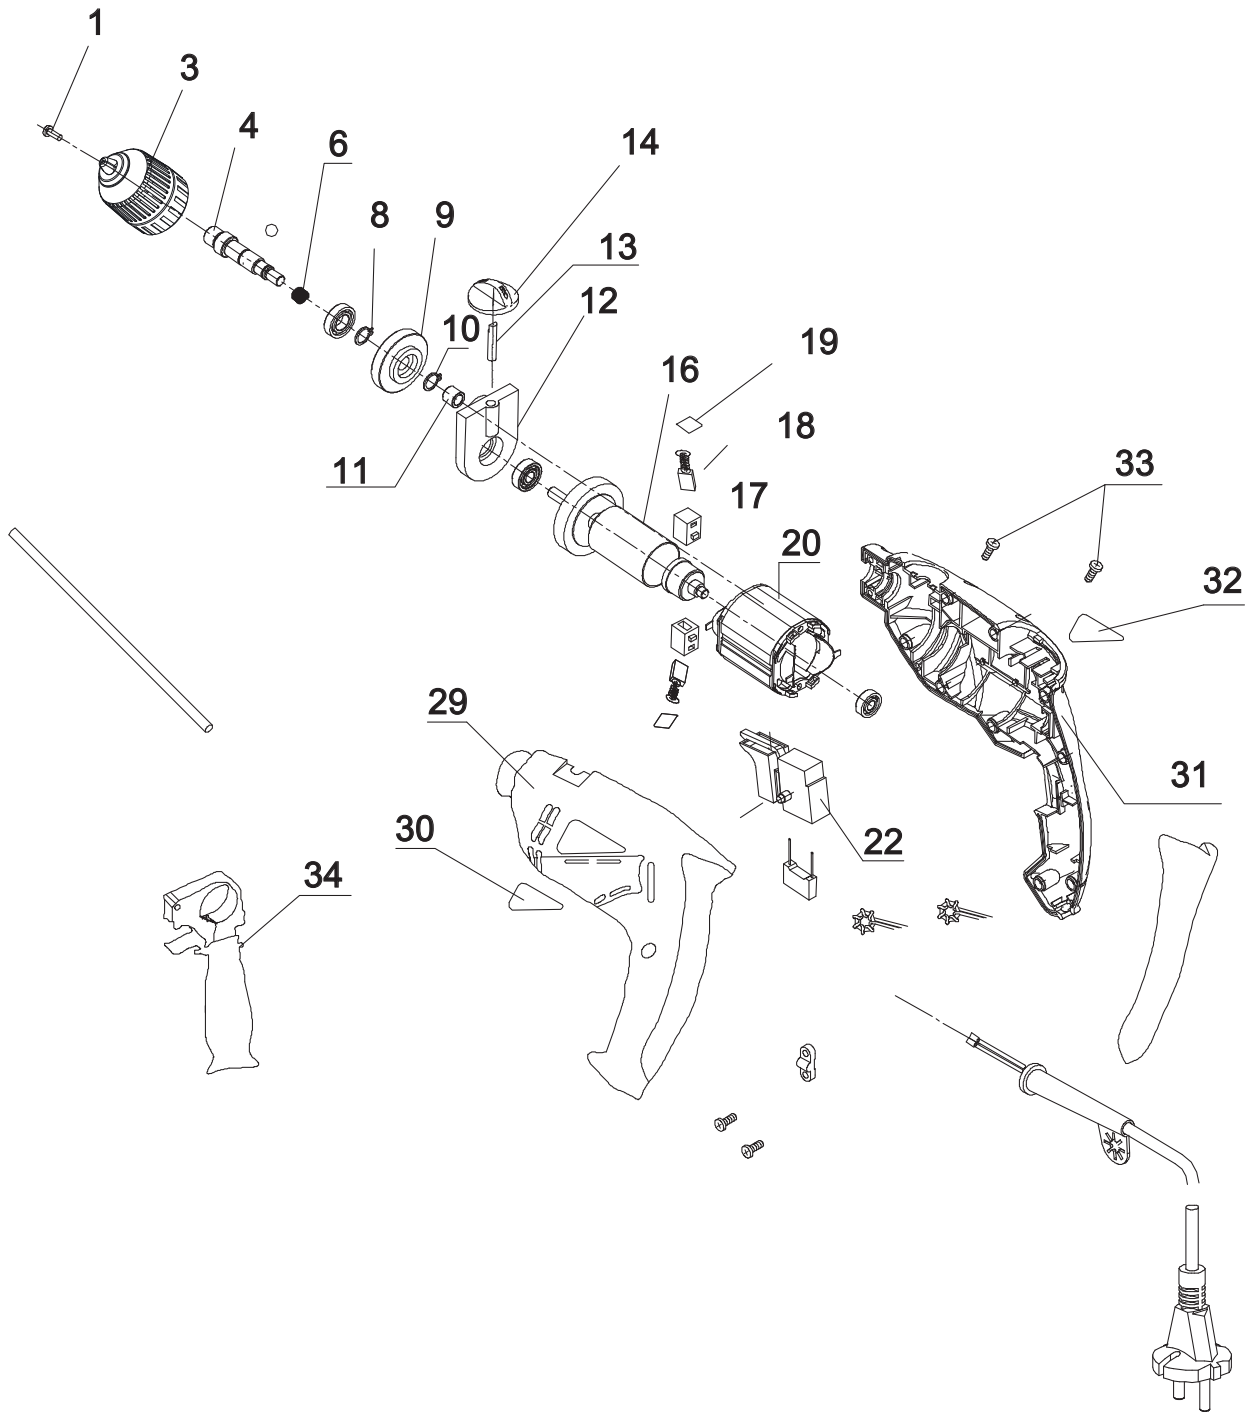

Exploded view DID-655N-QB

Spare parts list DID-655N-QB

No. Part Name

- ① Chuck screw
- ③ Chuck
- ④ Output Spindle
- ⑥ Spring
- ⑧ Circlip
- ⑨ Big gear
- ⑩ Circlip
- ⑪ Ball bearing
- ⑫ Impact patch
- ⑬ Impact pin
- ⑭ Impact Switch
- ⑯ Rotor
- ⑰ Brush Holder
- ⑱ Set of brushes
- ⑲ Carbon brush cover
- ⑳ Stator
- ㉒ Switch
- ㉙ Left housing
- ⑳ Right housing
- ㉔ Auxiliary handle