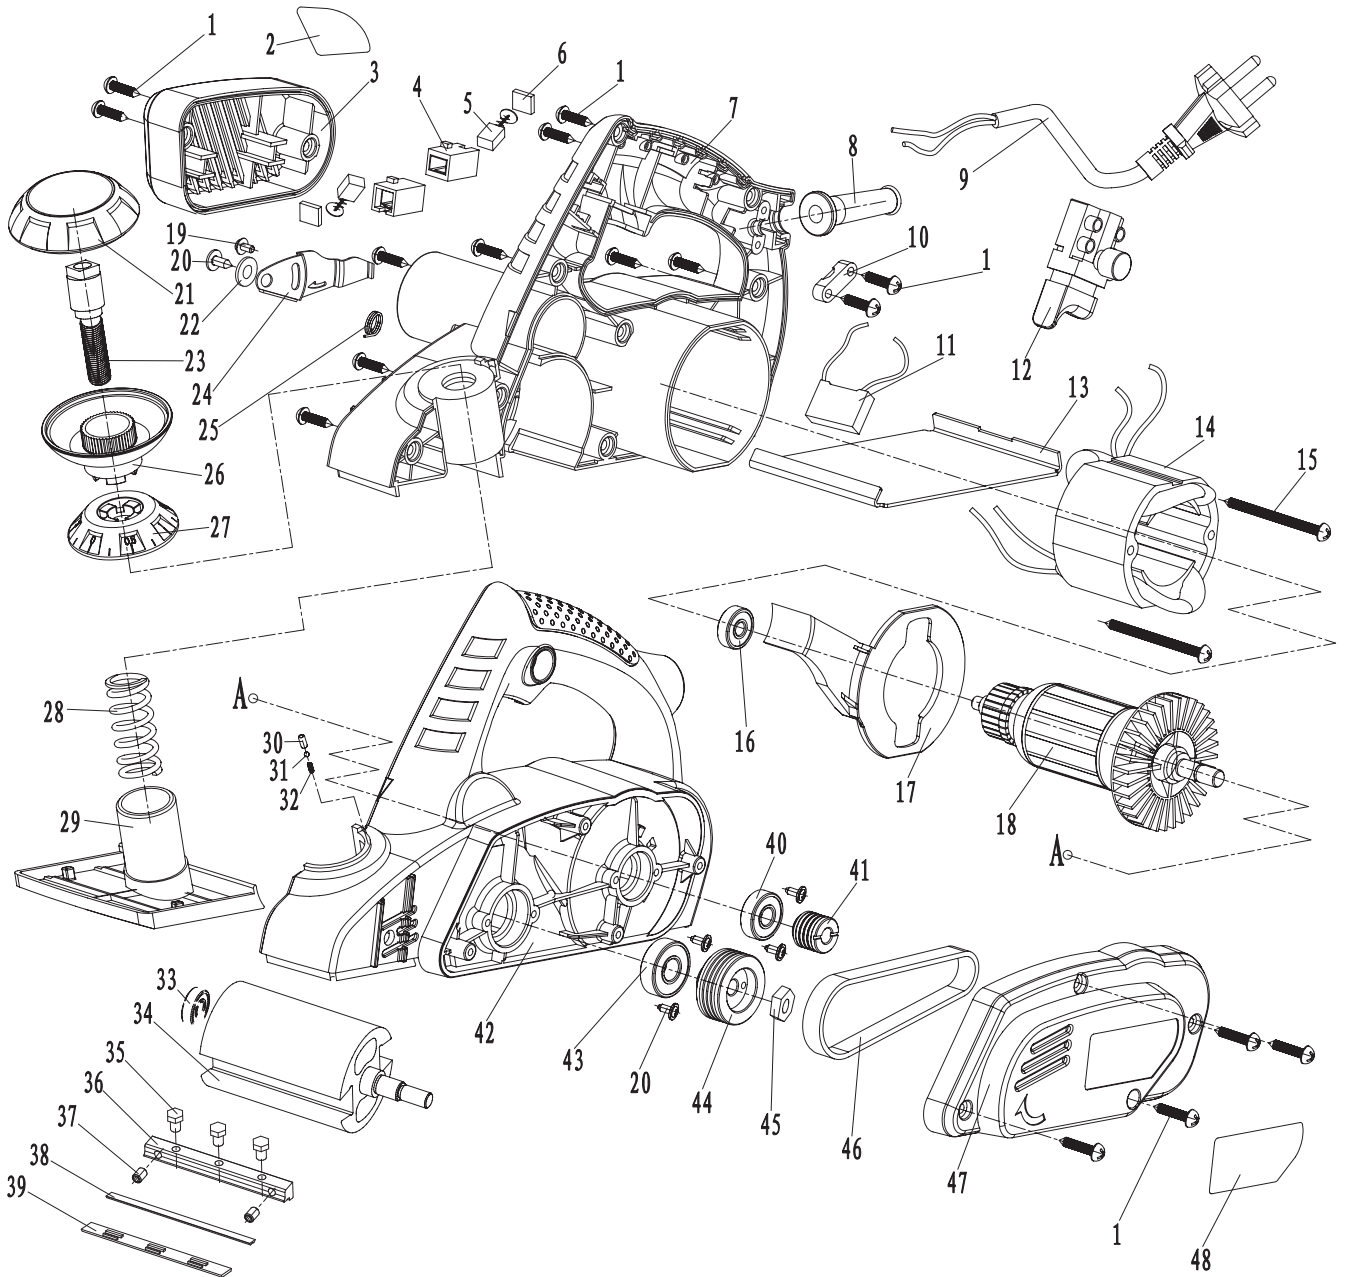

Exploded view DEP-900-R

Spare parts list DEP-900-R

No.	Part Name	No.	Part Name
1	Screw	25	Spring
2	Label	26	Hand wheeling down cover
3	Side cover	27	Degree scale disk
4	Brush box	28	Adjustable spring
5	Carbon brush	29	Front base plate
6	Brush box cover	30	Small steel jacket
7	Right housing	31	Steel ball
8	Cable sheath	32	Small spring
9	Cable	33	Bearing
10	Cable clamp	34	Blade axoplast
11	Capacitance	35	Screw
12	Switch	36	Bar
13	Back base plate	37	Screw
14	Stator	38	Blade
15	Tapping screw	39	Blade washer
16	Bearing	40	Bearing
17	Checking ring	41	Small belt wheel
18	Armature	42	Left housing
19	Tapping screw	43	Bearing
20	Tapping screw	44	Big belt wheel
21	Hand wheeling cover	45	Screw
22	Big washer	46	Leather strap
23	Connect screw	47	Leather strap cover
24	Guard	48	Nameplate