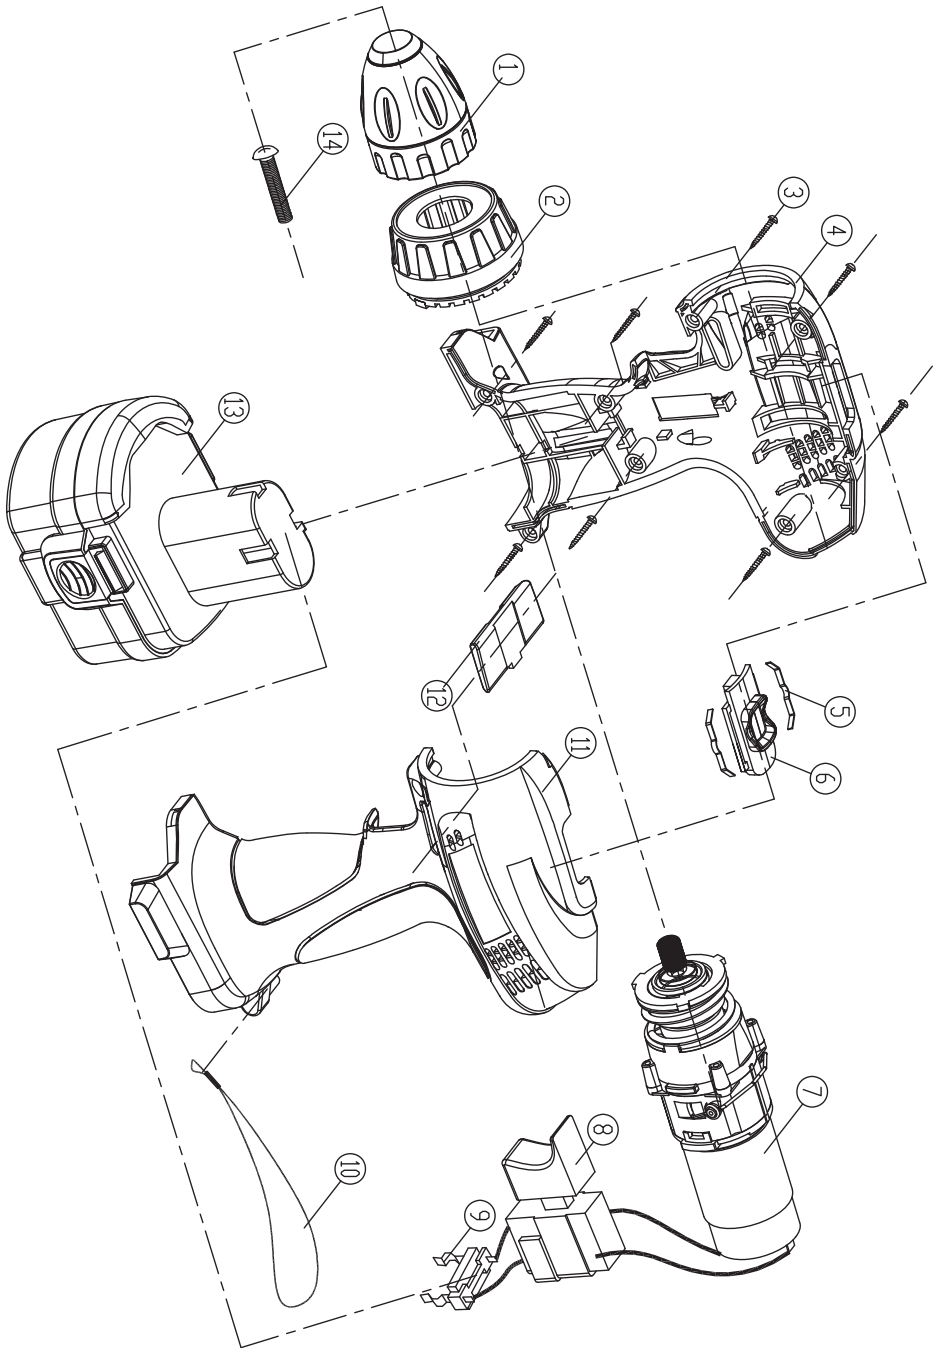

EXPLODED VIEW

PARTS LIST

No	Part name
1	CHUCK
2	CLUTCH HOUSING
3	SCREW
4	RIGHT HOUSING
5	SPRING
6	SPEED SHIFTER
7	GEARBOX SET
8	SWITCH FOR DCD-12N-1
9	BATTERY CLIP
10	RIBBON
11	LEFT HOUSING
12	L/R SLIDER
13	BATTERY PACK
14	SCREW