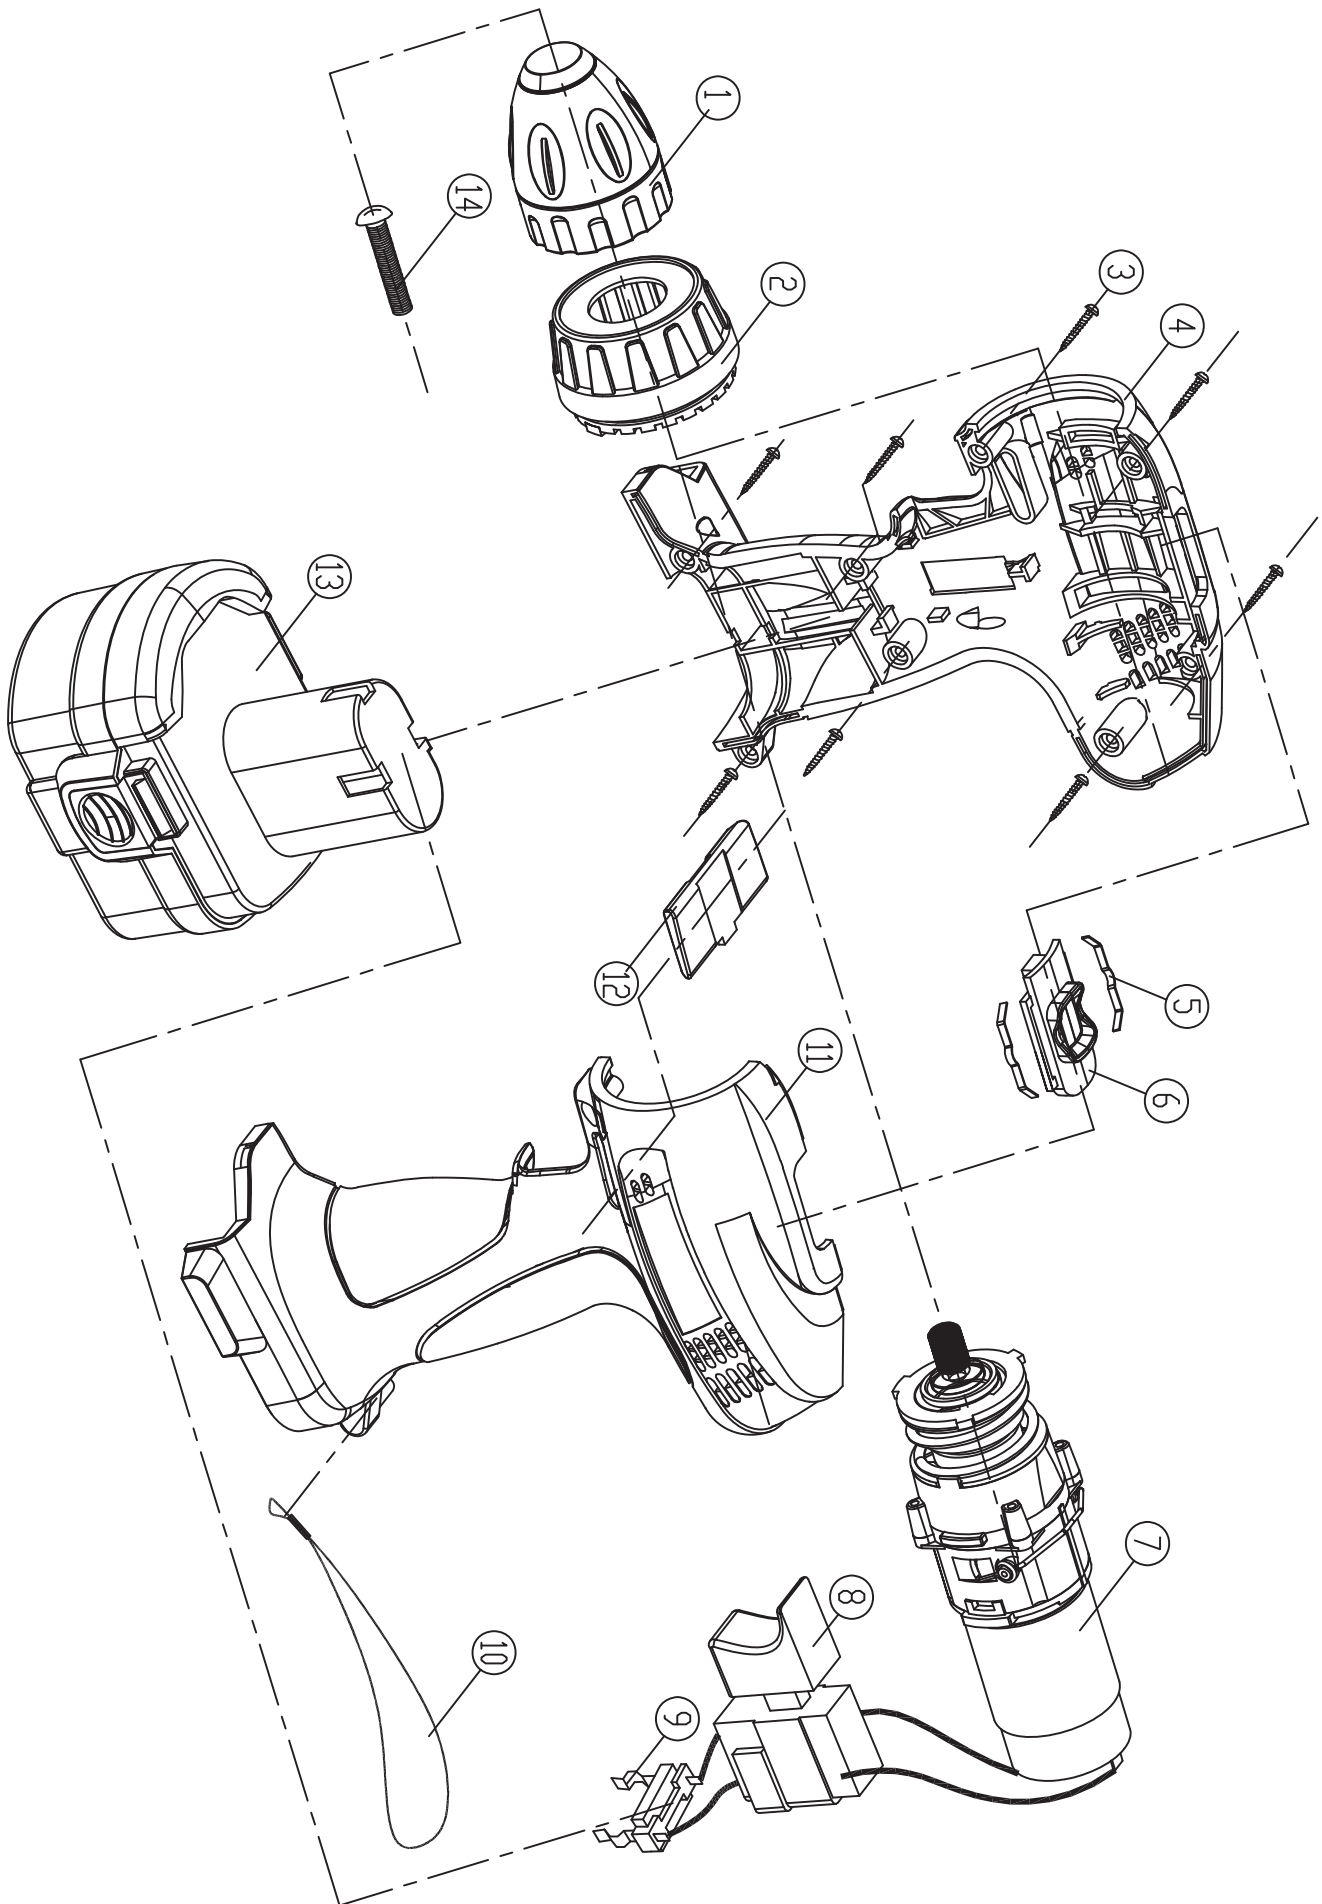

EXPLODED VIEW

PARTS LIST

№	Part name
1	CHUCK
2	CLUTCH HOUSING
3	SCREW
4	RIGHT HOUSING
5	SPRING
6	SPEED SHIFTER
7	GEARBOX SET
8	SWITCH FOR DCD-12N-1
9	BATTERY CLIP
10	RIBBON
11	LEFT HOUSING
12	L/R SLIDER
13	BATTERY PACK
14	SCREW