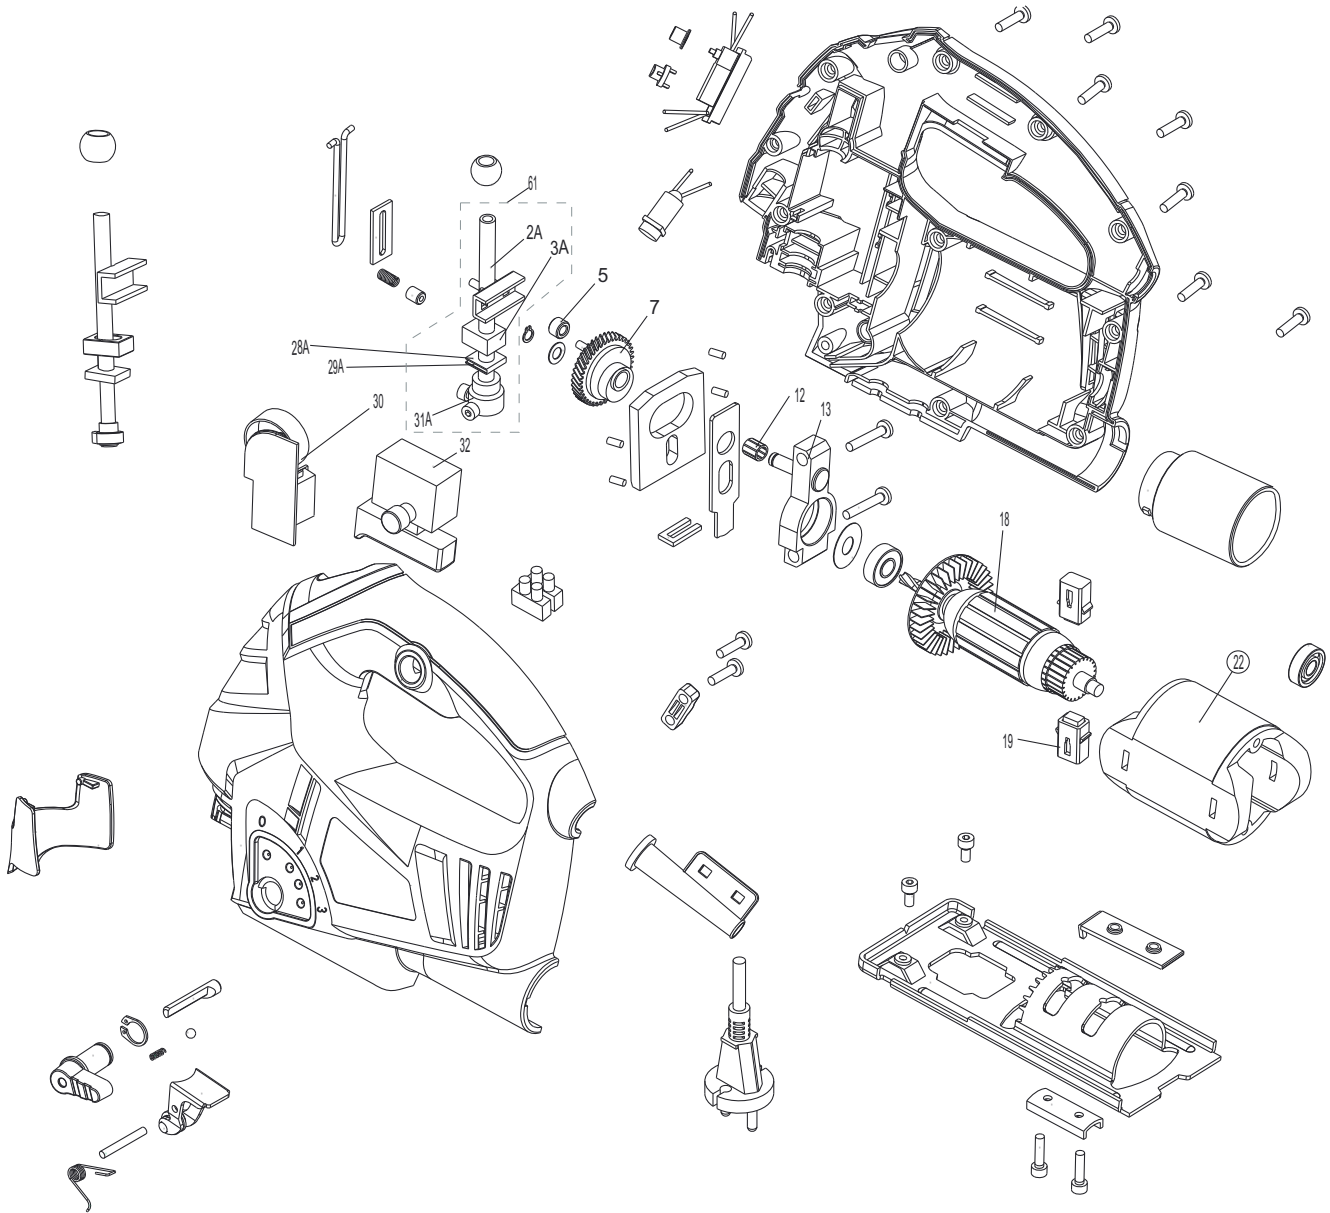

Exploded view DJS-725N-L

Spare parts list DJS-725N-L

No. Part Name

- 5 Rolling sliding block
- 7 Gear assembly
- 12 Rolling needle sleeve
- 13 Center support
- 18 Rotor
- 19 Carbon brush assembly
- 22 Stator
- 30 Speed-adjustment board
- 32 Switch
- 61 Reciprocating rod assy
(pos.2A,3A,28A,29A,31A)