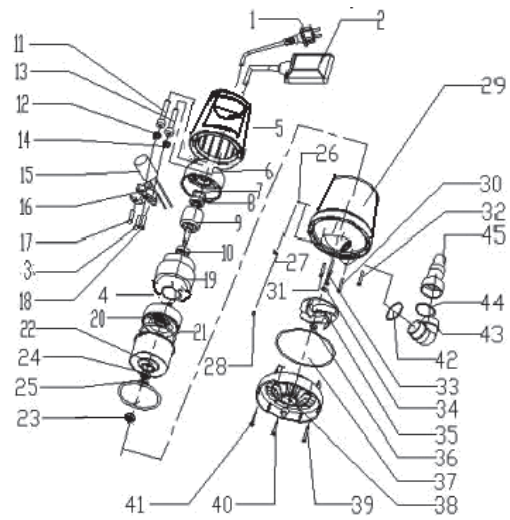

EXPLODED VIEW

No	Part name
2	Float swatch
9	Rotor
19	Stator
35	Fan