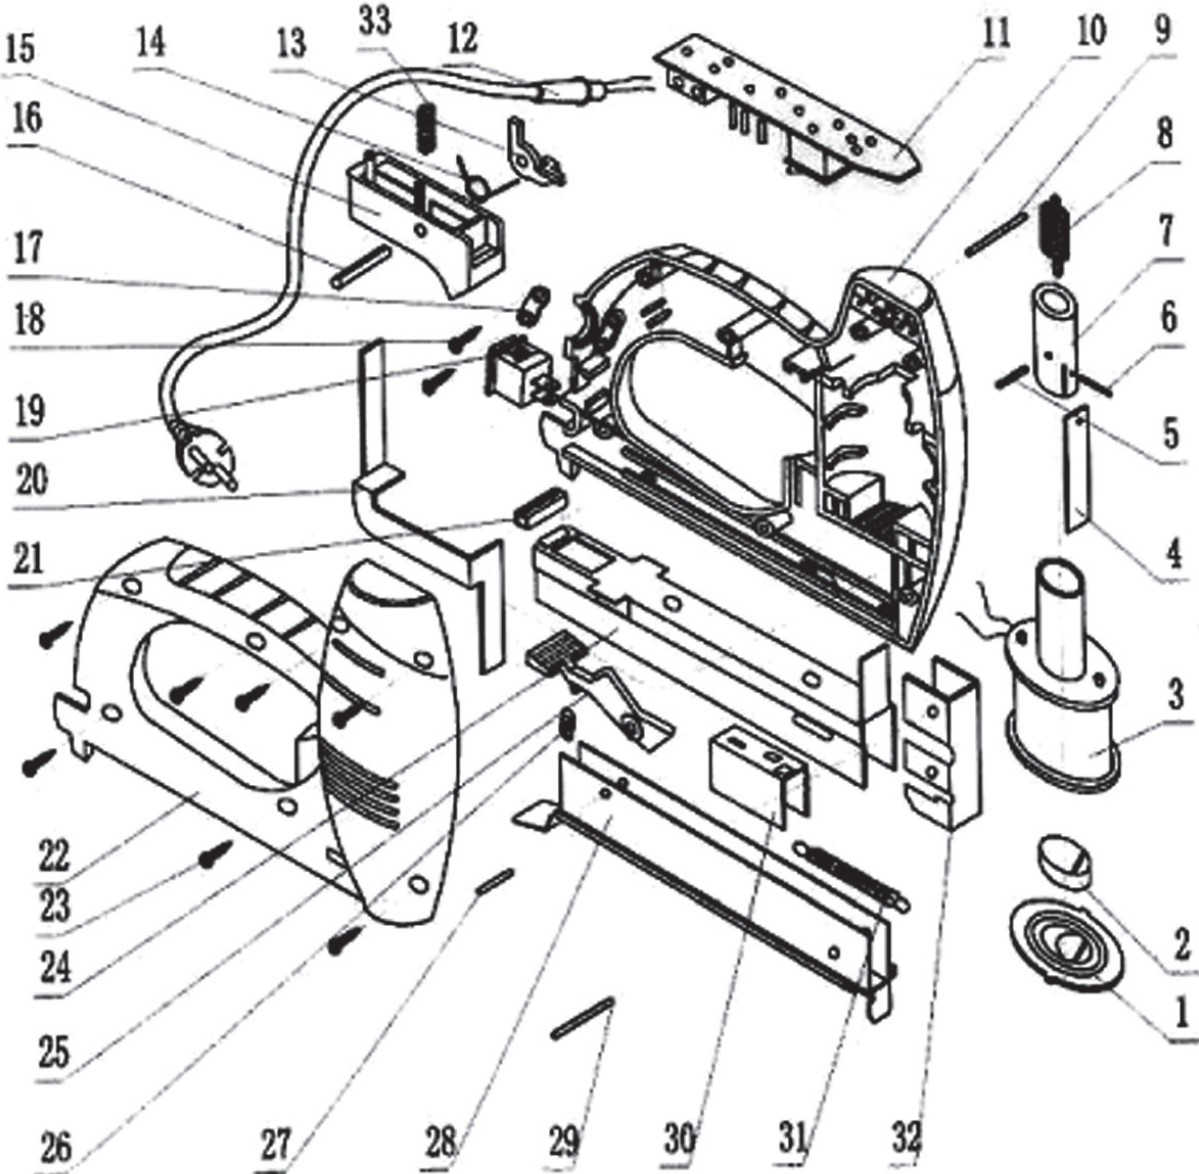

Exploded view DET-110

Spare parts list DET-110

No. Part Name

- ⑩ Solenoid coil assembly
- ⑫ Main switch
- ⑲ Power switch