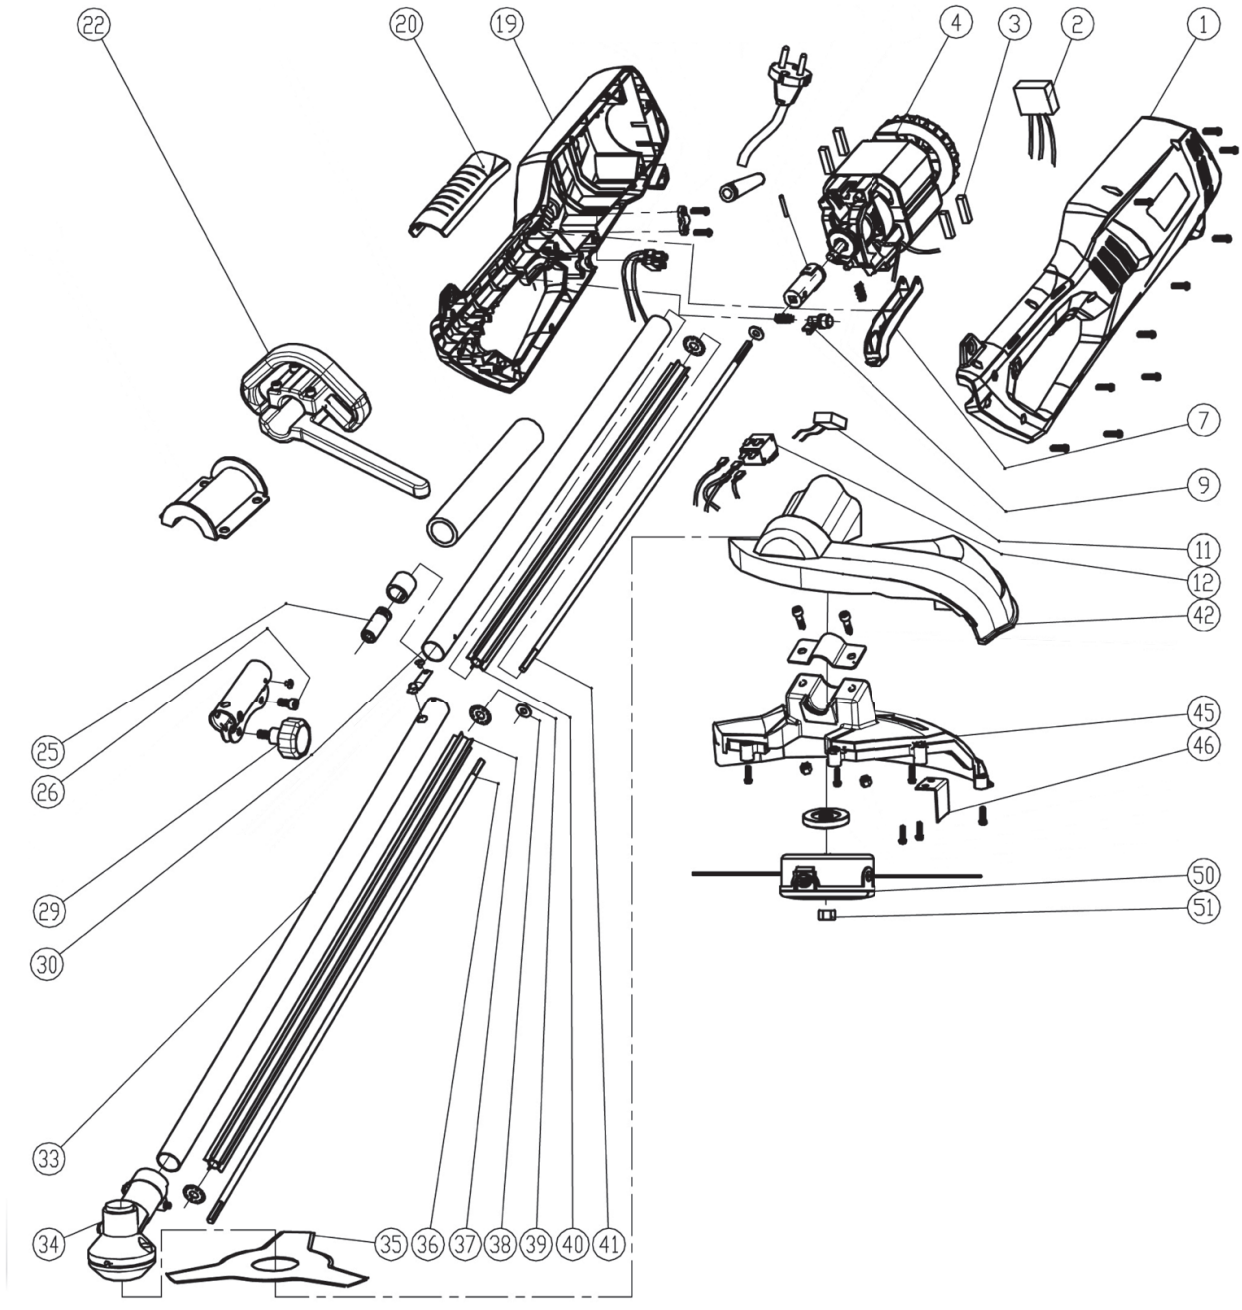

Exploded view DGT-1010N

Spare parts list DGT-500N

No.	Part Name	No.	Part Name
1	Housing left	33	Tube bottom
2	Soft Start	34	Gear box assy
3	Rubber bearing sleeve	35	Blade
4	Motor	36	Shaft bottom
7	Button switch	37	Shaft sleeve bottom
9	Lock switch	38	Clutch
11	Capacitor	39	Clutch
12	Switch	40	Shaft sleeve upper
19	Housing right	41	Shaft upper
20	Soft cover housing	42	Soft cover cover
22	Handle auxiliary	45	Cover protective
25	Shaft flexible	46	Blade guard
26	Bolt	50	Reel assy
29	Knob fixing	51	Nut spindle
30	Tube upper		