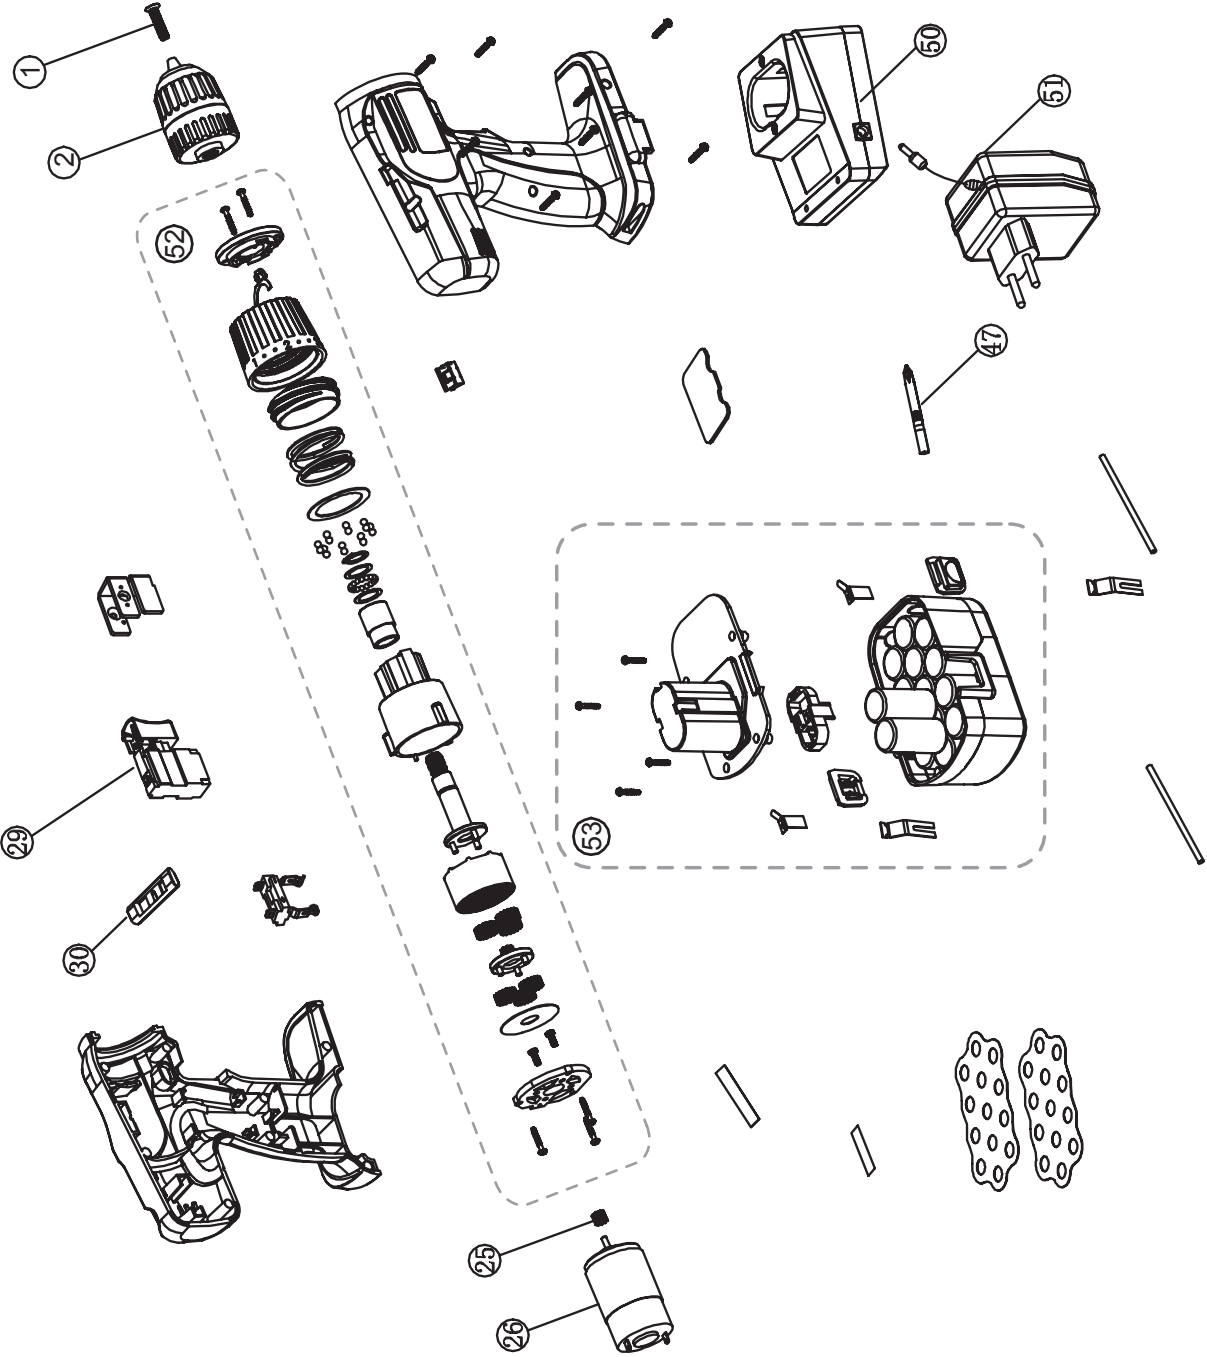

Exploded view DCD-12N-7-B

Parts List DCD-12N-7-B

No	Part name
①	Screw chuck
②	Chuck keyless
②⑤	Gear motor
②⑥	Motor
②⑨	Switch
③⑩	Reversing switch reverse
⑤⑩	Charger
⑤①	Power unit
⑤②	Gear box assy
⑤③	Battery pack