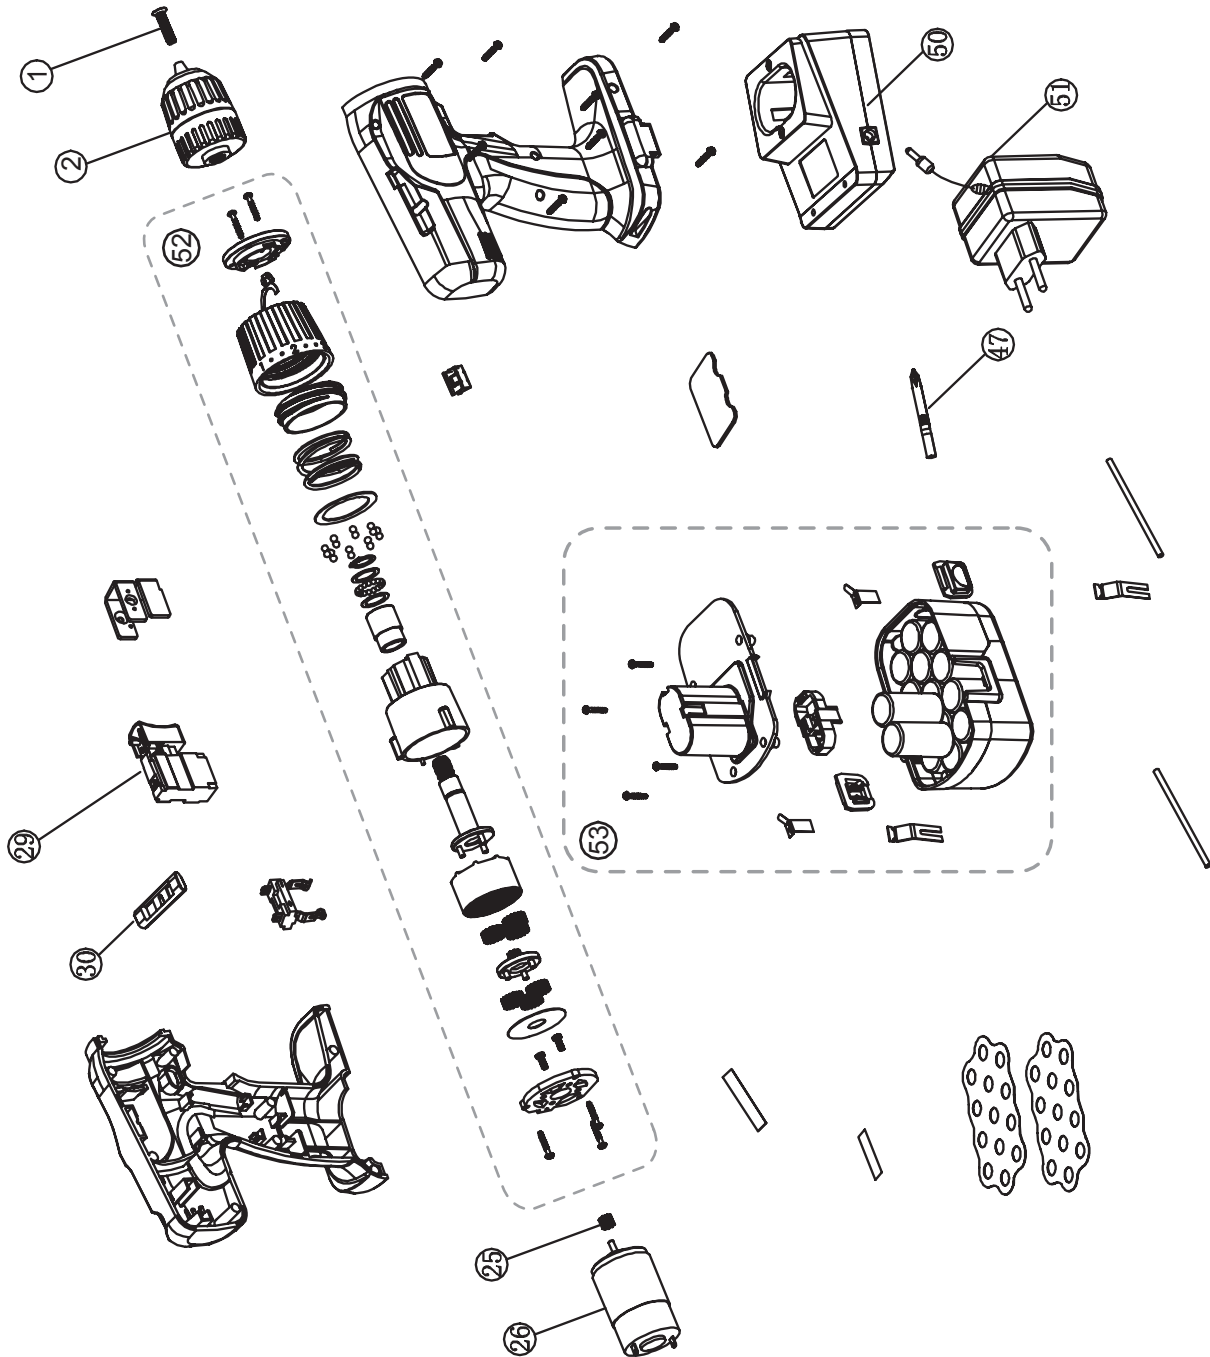

Exploded view DCD-14N-7-BDK

Parts List DCD-14N-7-BDK

No	Part name
①	Screw chuck
②	Chuck keyless
②5	Gear motor
②6	Motor
②9	Switch
③0	Reversing switch reverse
④7	Dril bit
⑤0	Charger
⑤1	Power unit
⑤2	Gear box assy
⑤3	Battery pack