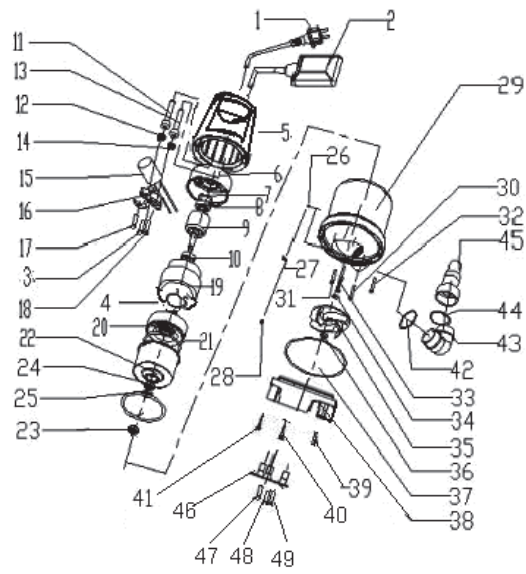

## EXPLODED VIEW

No	Part name
2	Float swatch
9	Rotor
19	Stator
35	Fan